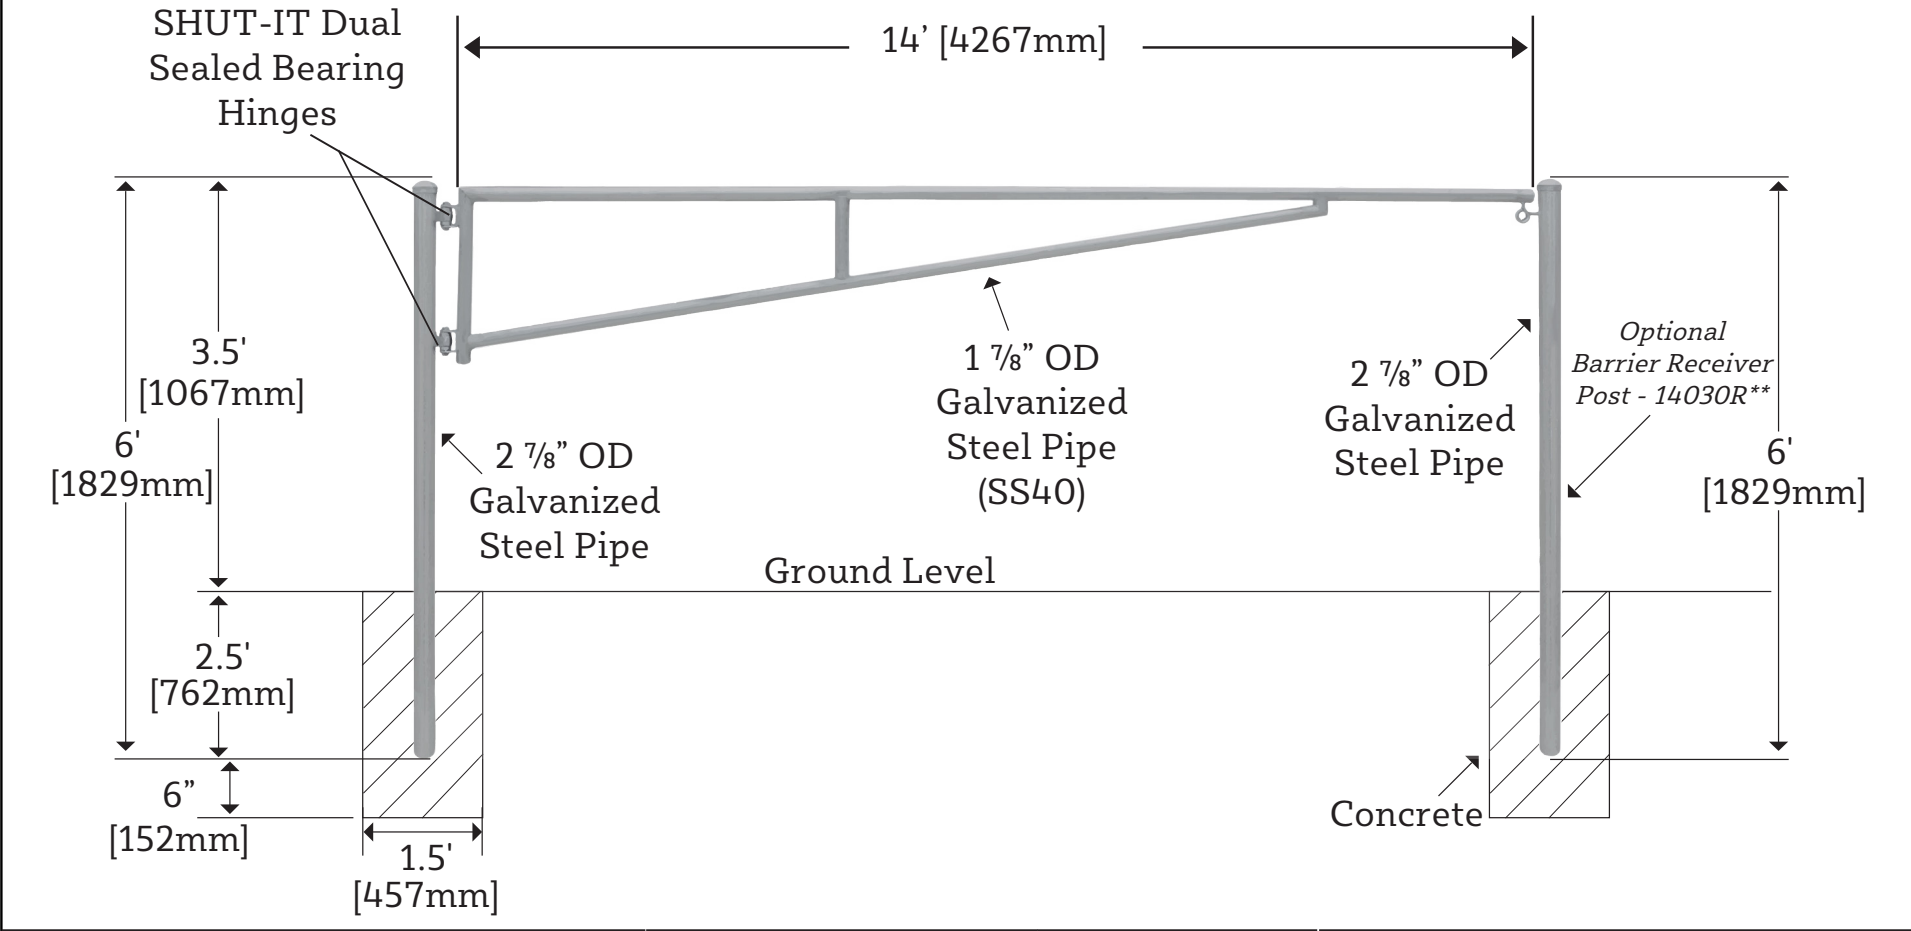

8 7 6 5 4 3 2 1

**Optional Swing Gate  
Barrier Receiver  
Post - 14030R**

- Height: 6 ft.
- Galvanized Steel
- Diameter: 3 in. [2 7/8 in. OD]
- 1 3/8 in. Eye-Lock Loop

**Optional Barrier  
Arm Gate & Post  
Safety Tape Kit**

- Thickness: 8 Mil.
- MUTCD Compliant
- Red/White & Yellow
- Increases Visibility

Single Gate Models:	Double Gate Models:
14010-10   10 ft.	14020-20   20 ft.
14010-12   12 ft.	14020-24   24 ft.
14010-14   14 ft.	14020-28   28 ft.
14010-15   15 ft.	14020-30   30 ft.
14010-16   16 ft.	14020-32   32 ft.
14010-20   20 ft.	14020-40   40 ft.

Contact Information:	Manufacturer:	Part Number:	Product Description:	Product Specifications:
Web: <a href="http://www.TigerTeethStore.com">www.TigerTeethStore.com</a> Phone: (800) 878-7829 Email: <a href="mailto:Sales@TigerTeethStore.com">Sales@TigerTeethStore.com</a>	Barrier Gate Brands™	14010-14	SENTINEL 14 ft. Manual Swing Barrier Gate	<ul style="list-style-type: none"> <li>• Width: 14 ft.</li> <li>• Material: Galvanized Steel</li> <li>• Installation Type: In-Ground</li> <li>• Barrier Gate Type: Manual Single Swing Gate</li> </ul>