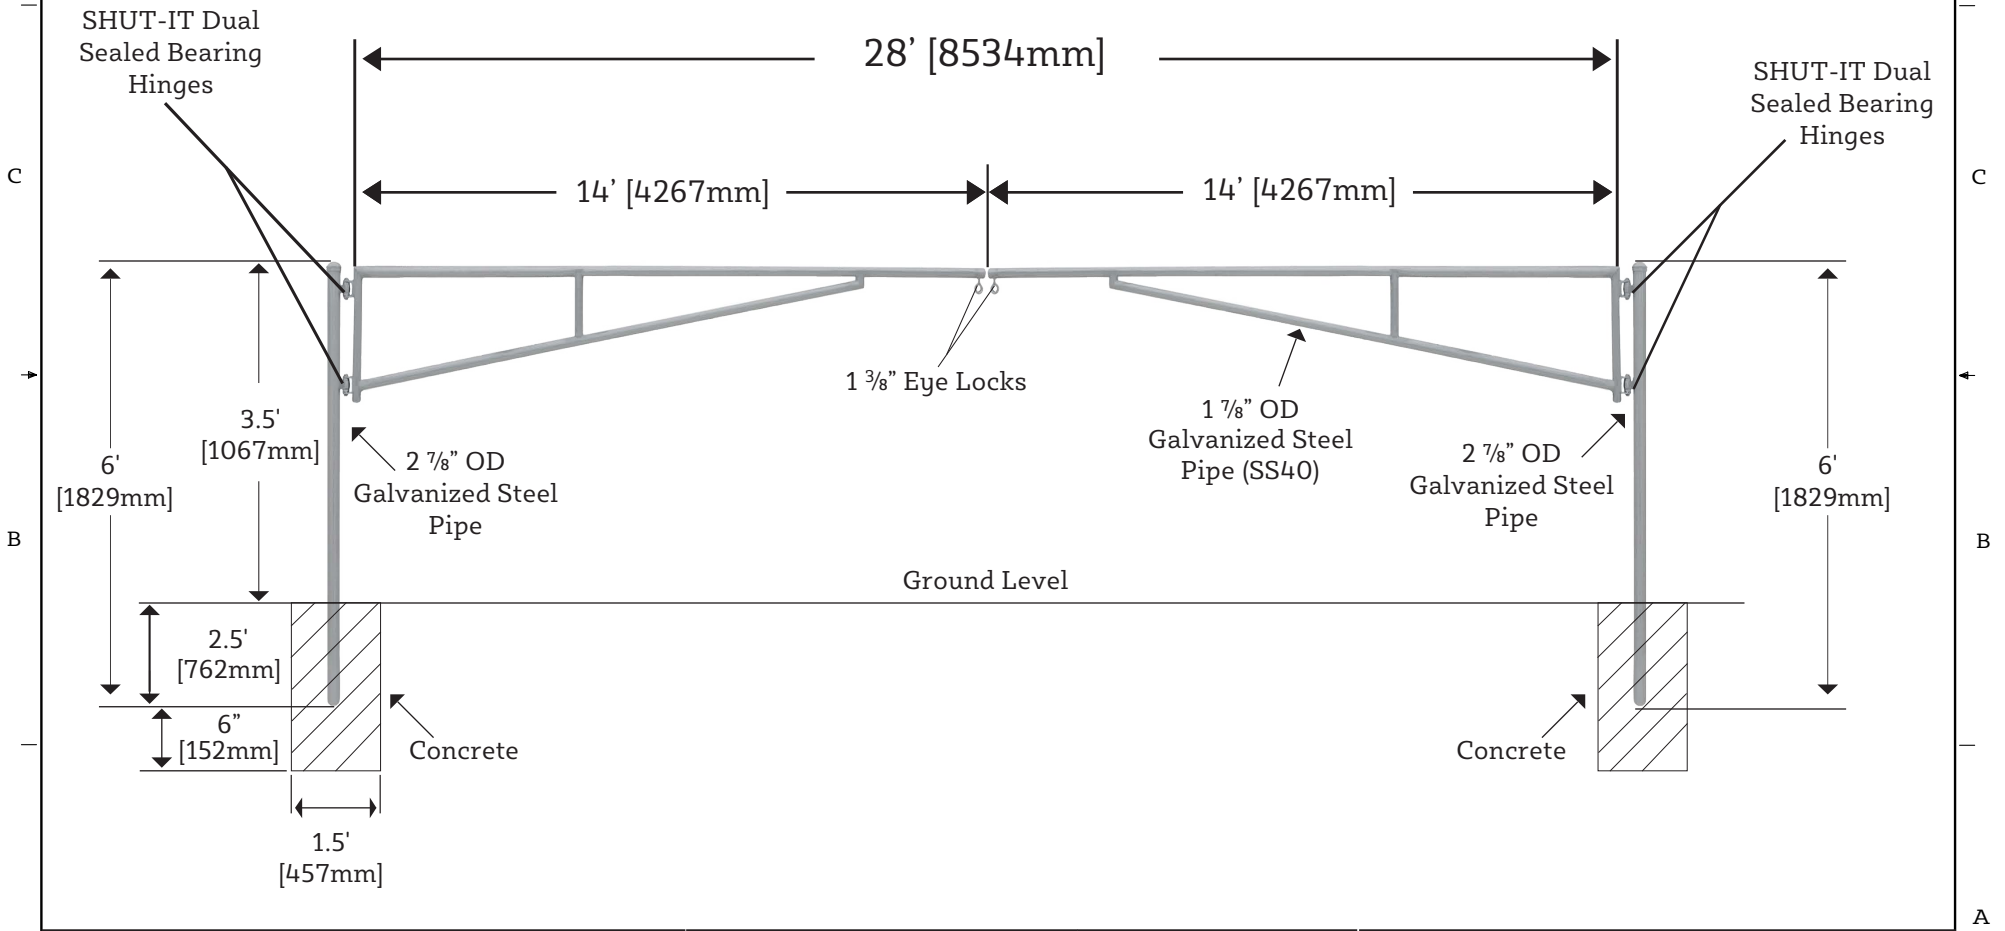

8 7 6 5 4 3 2 1

**Optional Swing Gate
Barrier Receiver
Post - 14030R**

- Height: 6 ft.
- Galvanized Steel
- Diameter: 3 in. [2 7/8 in. OD]
- 1 3/8 in. Eye-Lock Loop

**Optional Barrier
Arm Gate & Post
Safety Tape Kit**

- Thickness: 8 Mil.
- MUTCD Compliant
- Red/White & Yellow
- Increases Visibility

Single Gate Models:	Double Gate Models:
14010-10 10 ft.	14020-20 20 ft.
14010-12 12 ft.	14020-24 24 ft.
14010-14 14 ft.	14020-28 28 ft.
14010-15 15 ft.	14020-30 30 ft.
14010-16 16 ft.	14020-32 32 ft.
14010-20 20 ft.	14020-40 40 ft.

SHUT-IT Dual Sealed Bearing Hinges

28' [8534mm]

SHUT-IT Dual Sealed Bearing Hinges

D

D

C

C

B

B

A

A

A

A

Contact Information:	Manufacturer:	Part Number:	Product Description:	Product Specifications:
Web: www.TigerTeethStore.com Phone: (800) 878-7829 Email: Sales@TigerTeethStore.com	Barrier Gate Brands™	14020-28	SENTINEL 28 ft. Manual Double Swing Barrier Gate	<ul style="list-style-type: none"> • Width: 28 ft. • Material: Galvanized Steel • Installation Type: In-Ground • Barrier Gate Type: Manual Double Swing Gate