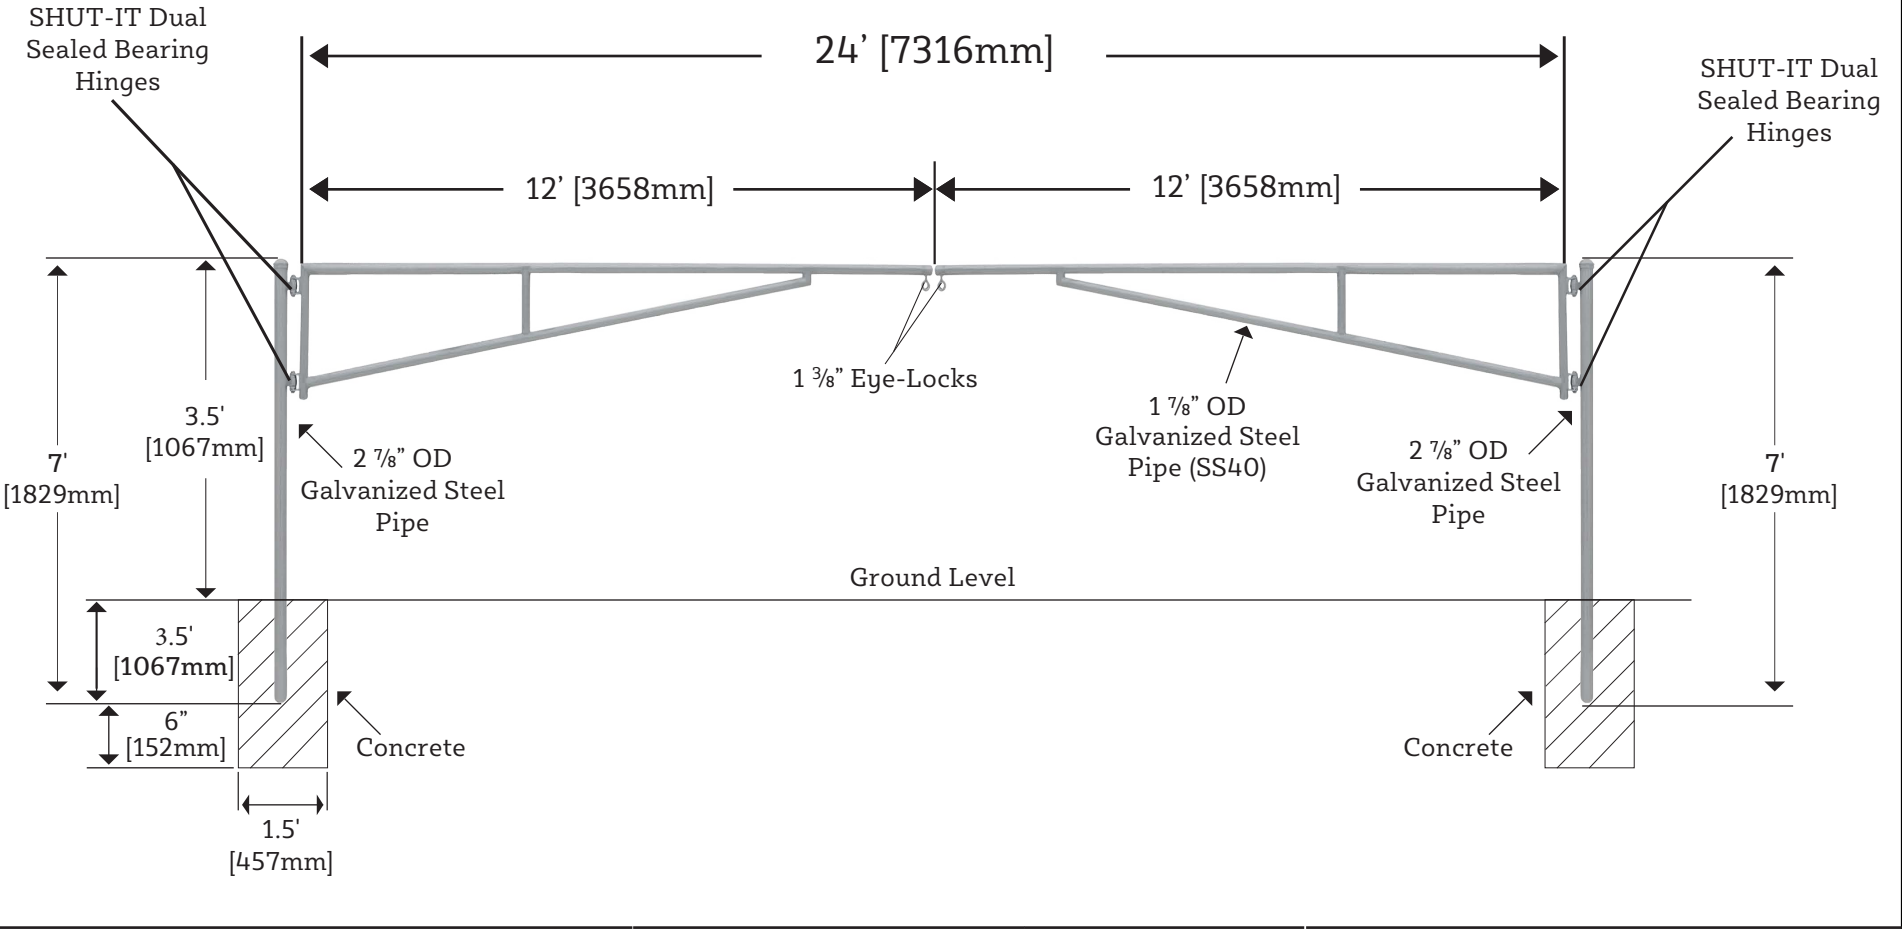

8 7 6 5 4 3 2 1

**Optional Swing Gate  
Barrier Receiver  
Post - 14030R**

- Height: 7 ft.
- Galvanized Steel
- Diameter: 3 in. [2 7/8 in. OD]
- 1 3/8 in. Eye-Lock Loop

**Optional Barrier  
Arm Gate & Post  
Safety Tape Kit**

- Thickness: 8 Mil.
- MUTCD Compliant
- Red/White & Yellow
- Increases Visibility

| Single Gate Models: | Double Gate Models: |
|---------------------|---------------------|
| 14010-10   10 ft.   | 14020-20   20 ft.   |
| 14010-12   12 ft.   | 14020-24   24 ft.   |
| 14010-14   14 ft.   | 14020-28   28 ft.   |
| 14010-15   15 ft.   | 14020-30   30 ft.   |
| 14010-16   16 ft.   | 14020-32   32 ft.   |
| 14010-20   20 ft.   | 14020-40   40 ft.   |

SHUT-IT Dual Sealed Bearing Hinges

24' [7316mm]

SHUT-IT Dual Sealed Bearing Hinges

D

D

C

C

B

B

A

A

| Contact Information:  | Manufacturer:        | Part Number: | Product Description:                             | Product Specifications:  |
|---|----------------------|--------------|--|--|
| Web: <a href="http://www.TigerTeethStore.com">www.TigerTeethStore.com</a><br>Phone: (800) 878-7829<br>Email: <a href="mailto:Sales@TigerTeethStore.com">Sales@TigerTeethStore.com</a> | Barrier Gate Brands™ | 14020-24     | SENTINEL 24 ft. Manual Double Swing Barrier Gate | <ul style="list-style-type: none"> <li>• Width: 24 ft.</li> <li>• Material: Galvanized Steel</li> <li>• Installation Type: In-Ground</li> <li>• Barrier Gate Type: Manual Double Swing Gate</li> </ul> |