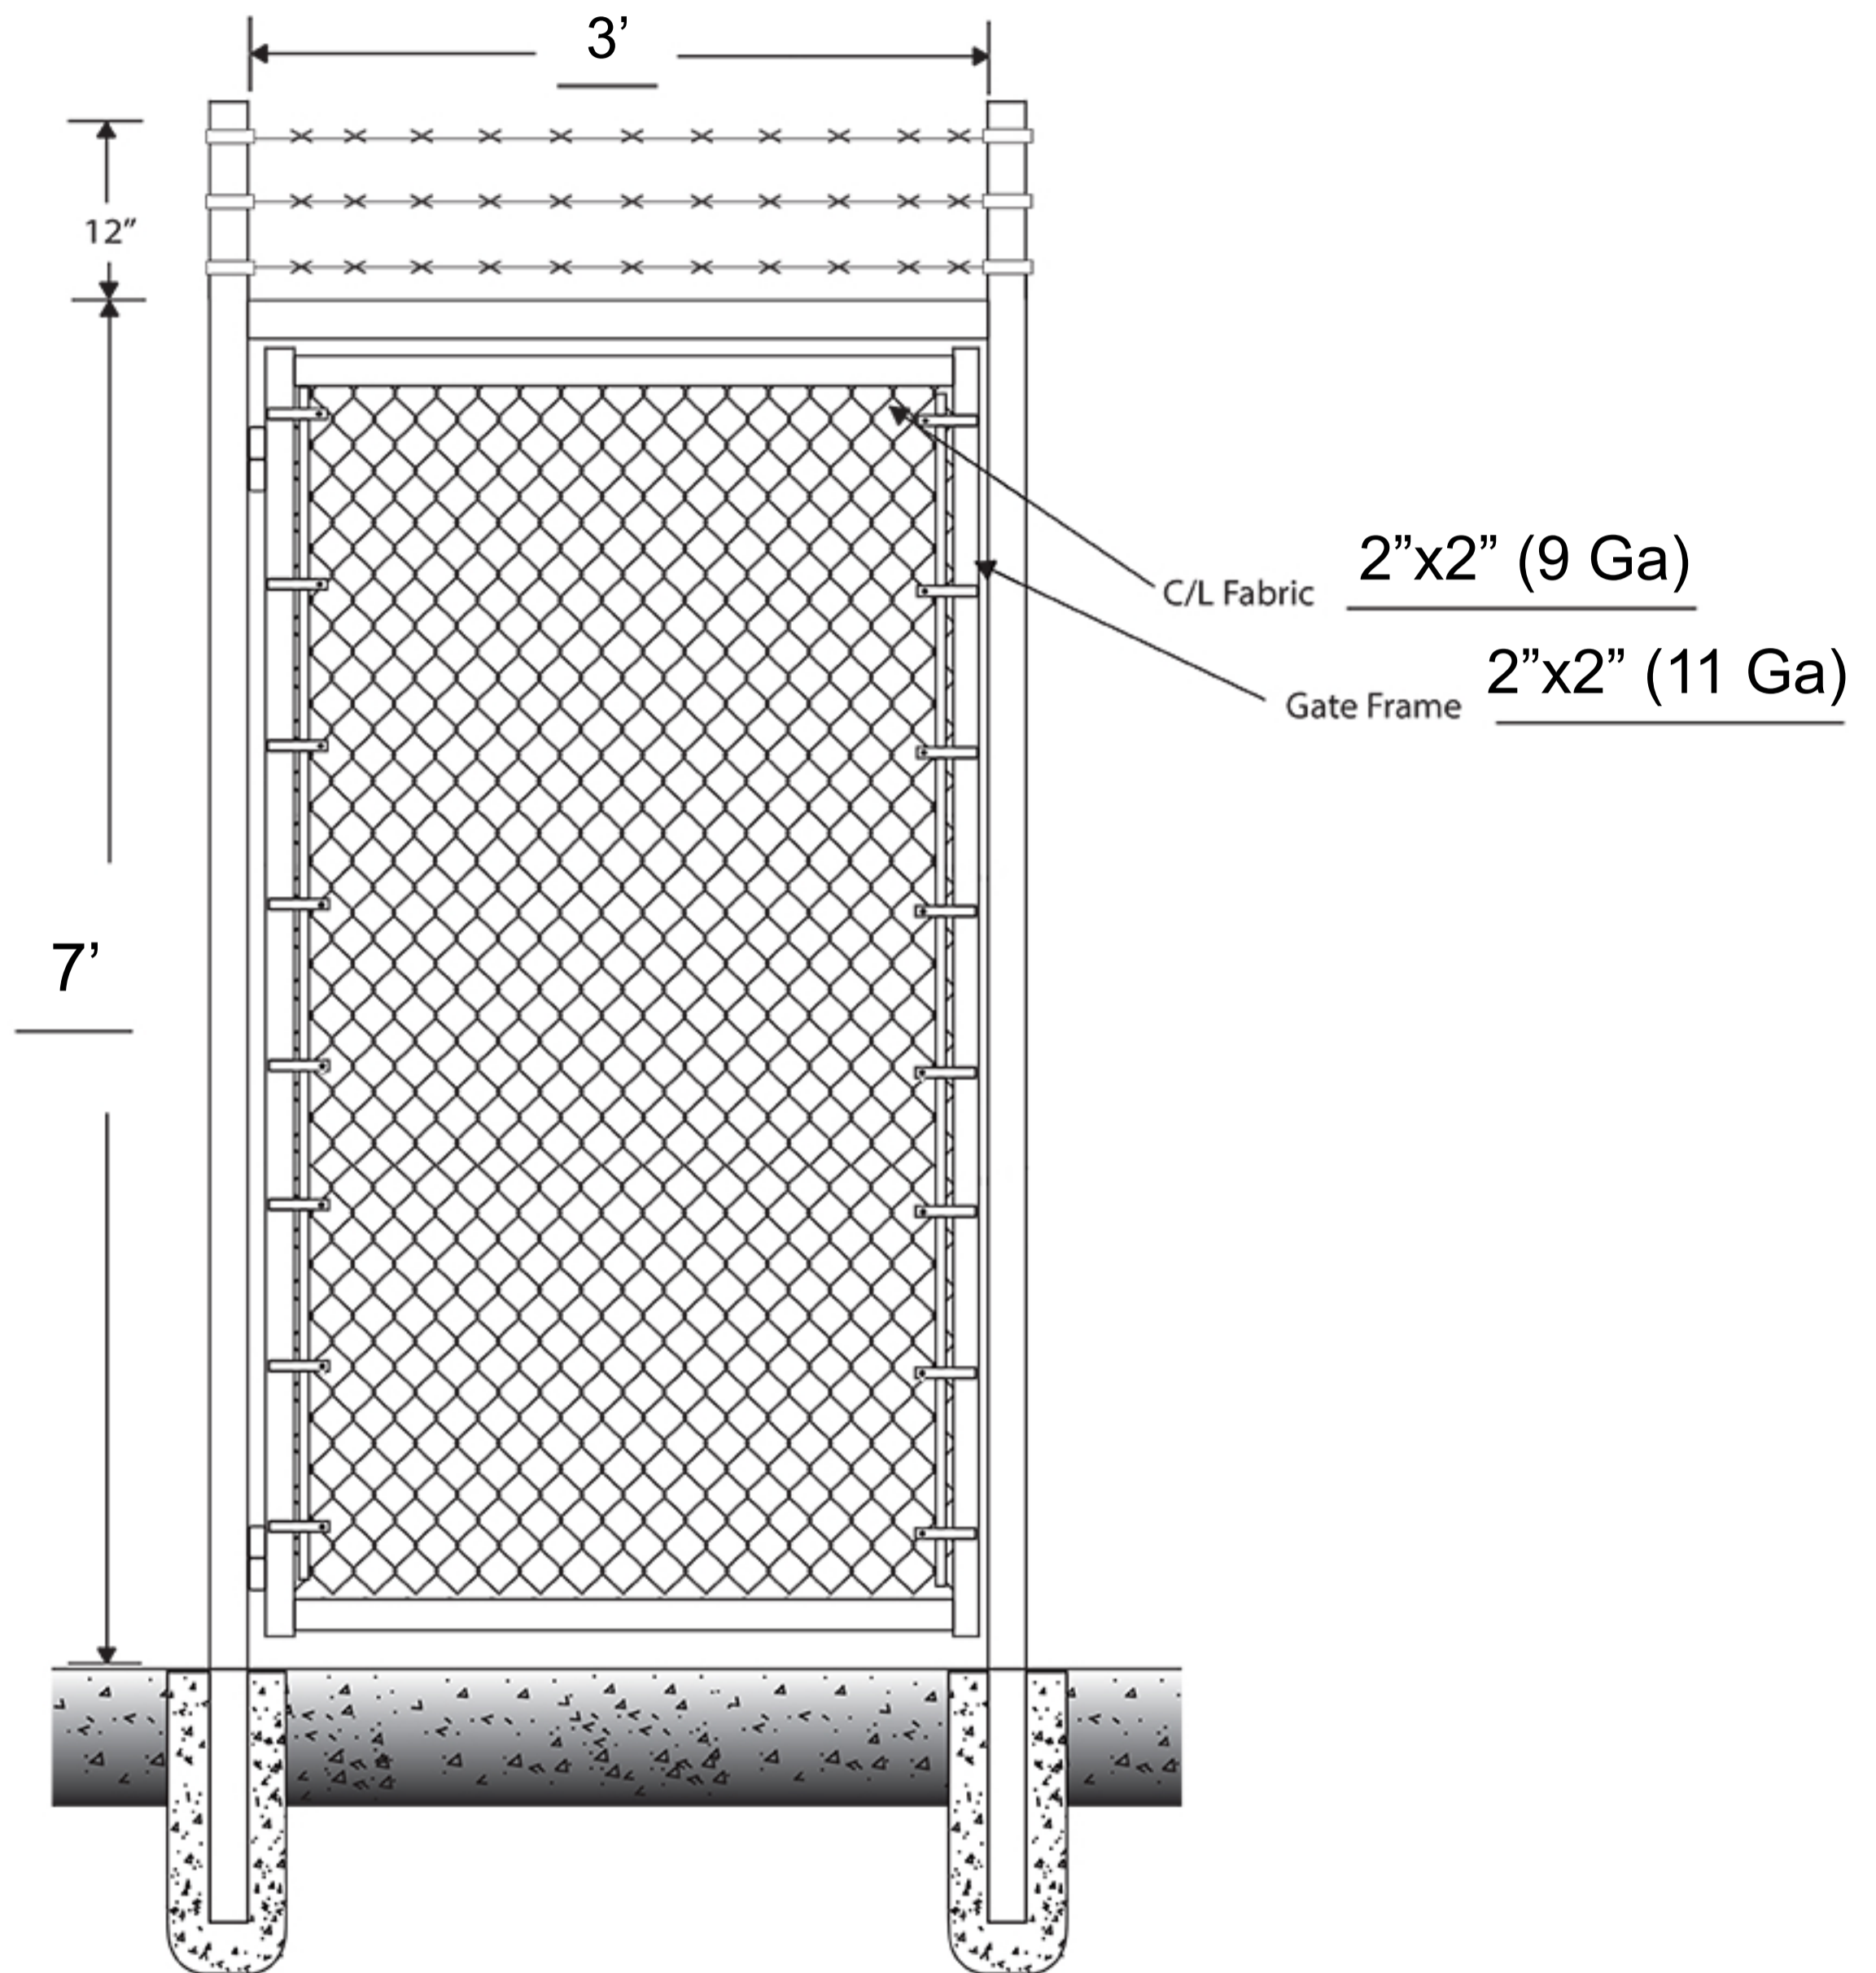

PHG36IG-BARB - Prehung Barbed Wire In-Ground Walk Gate Kit

Customizable Options

- Gate Kits are customizable for left-hand or right-hand opening orientations.
- Mesh selvages are available in Twist (Barbed) or Knuckled options.
- Panic Bar components come in a durable black or silver powder-coated finish.