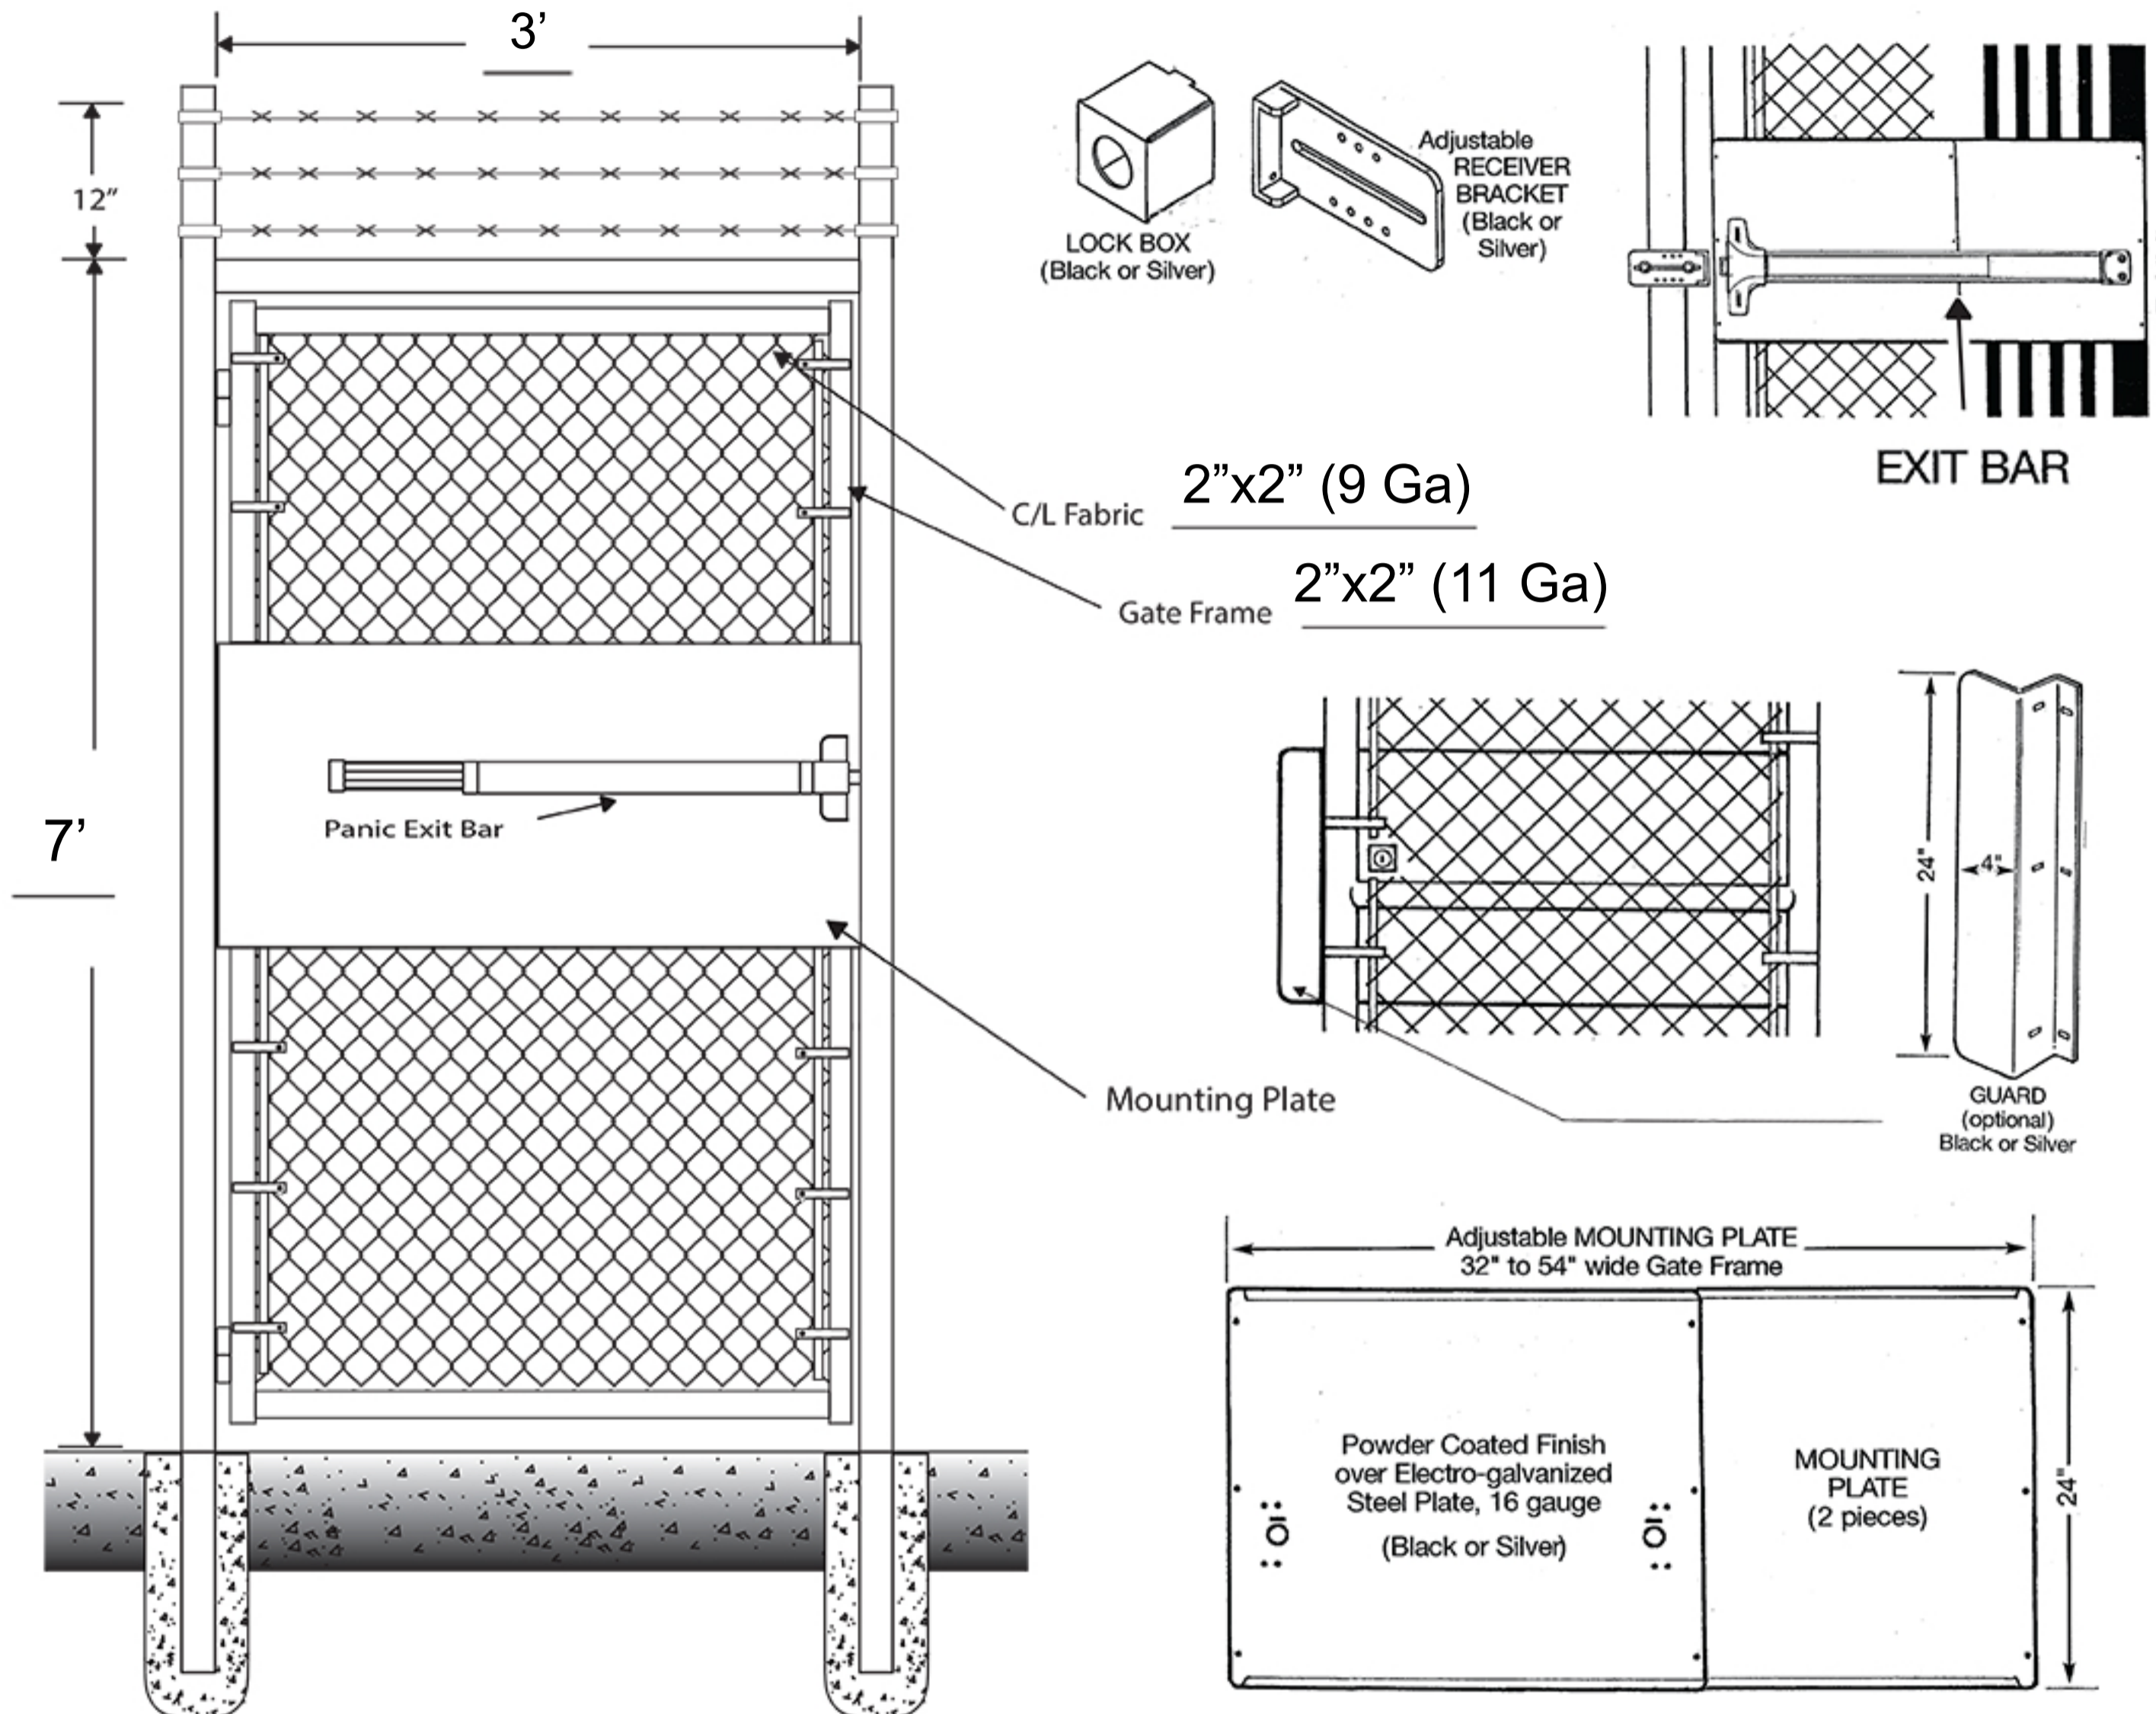

## PHG36IG-PANIC-BARB - Prehung Barbed Wire In-Ground Walk Gate Kit With Panic Exit Bar

## Customizable Options

- Gate Kits are customizable for left-hand or right-hand opening orientations.
- Mesh selvages are available in Twist (Barbed) or Knuckled options.
- Panic Bar components come in a durable black or silver powder-coated finish.