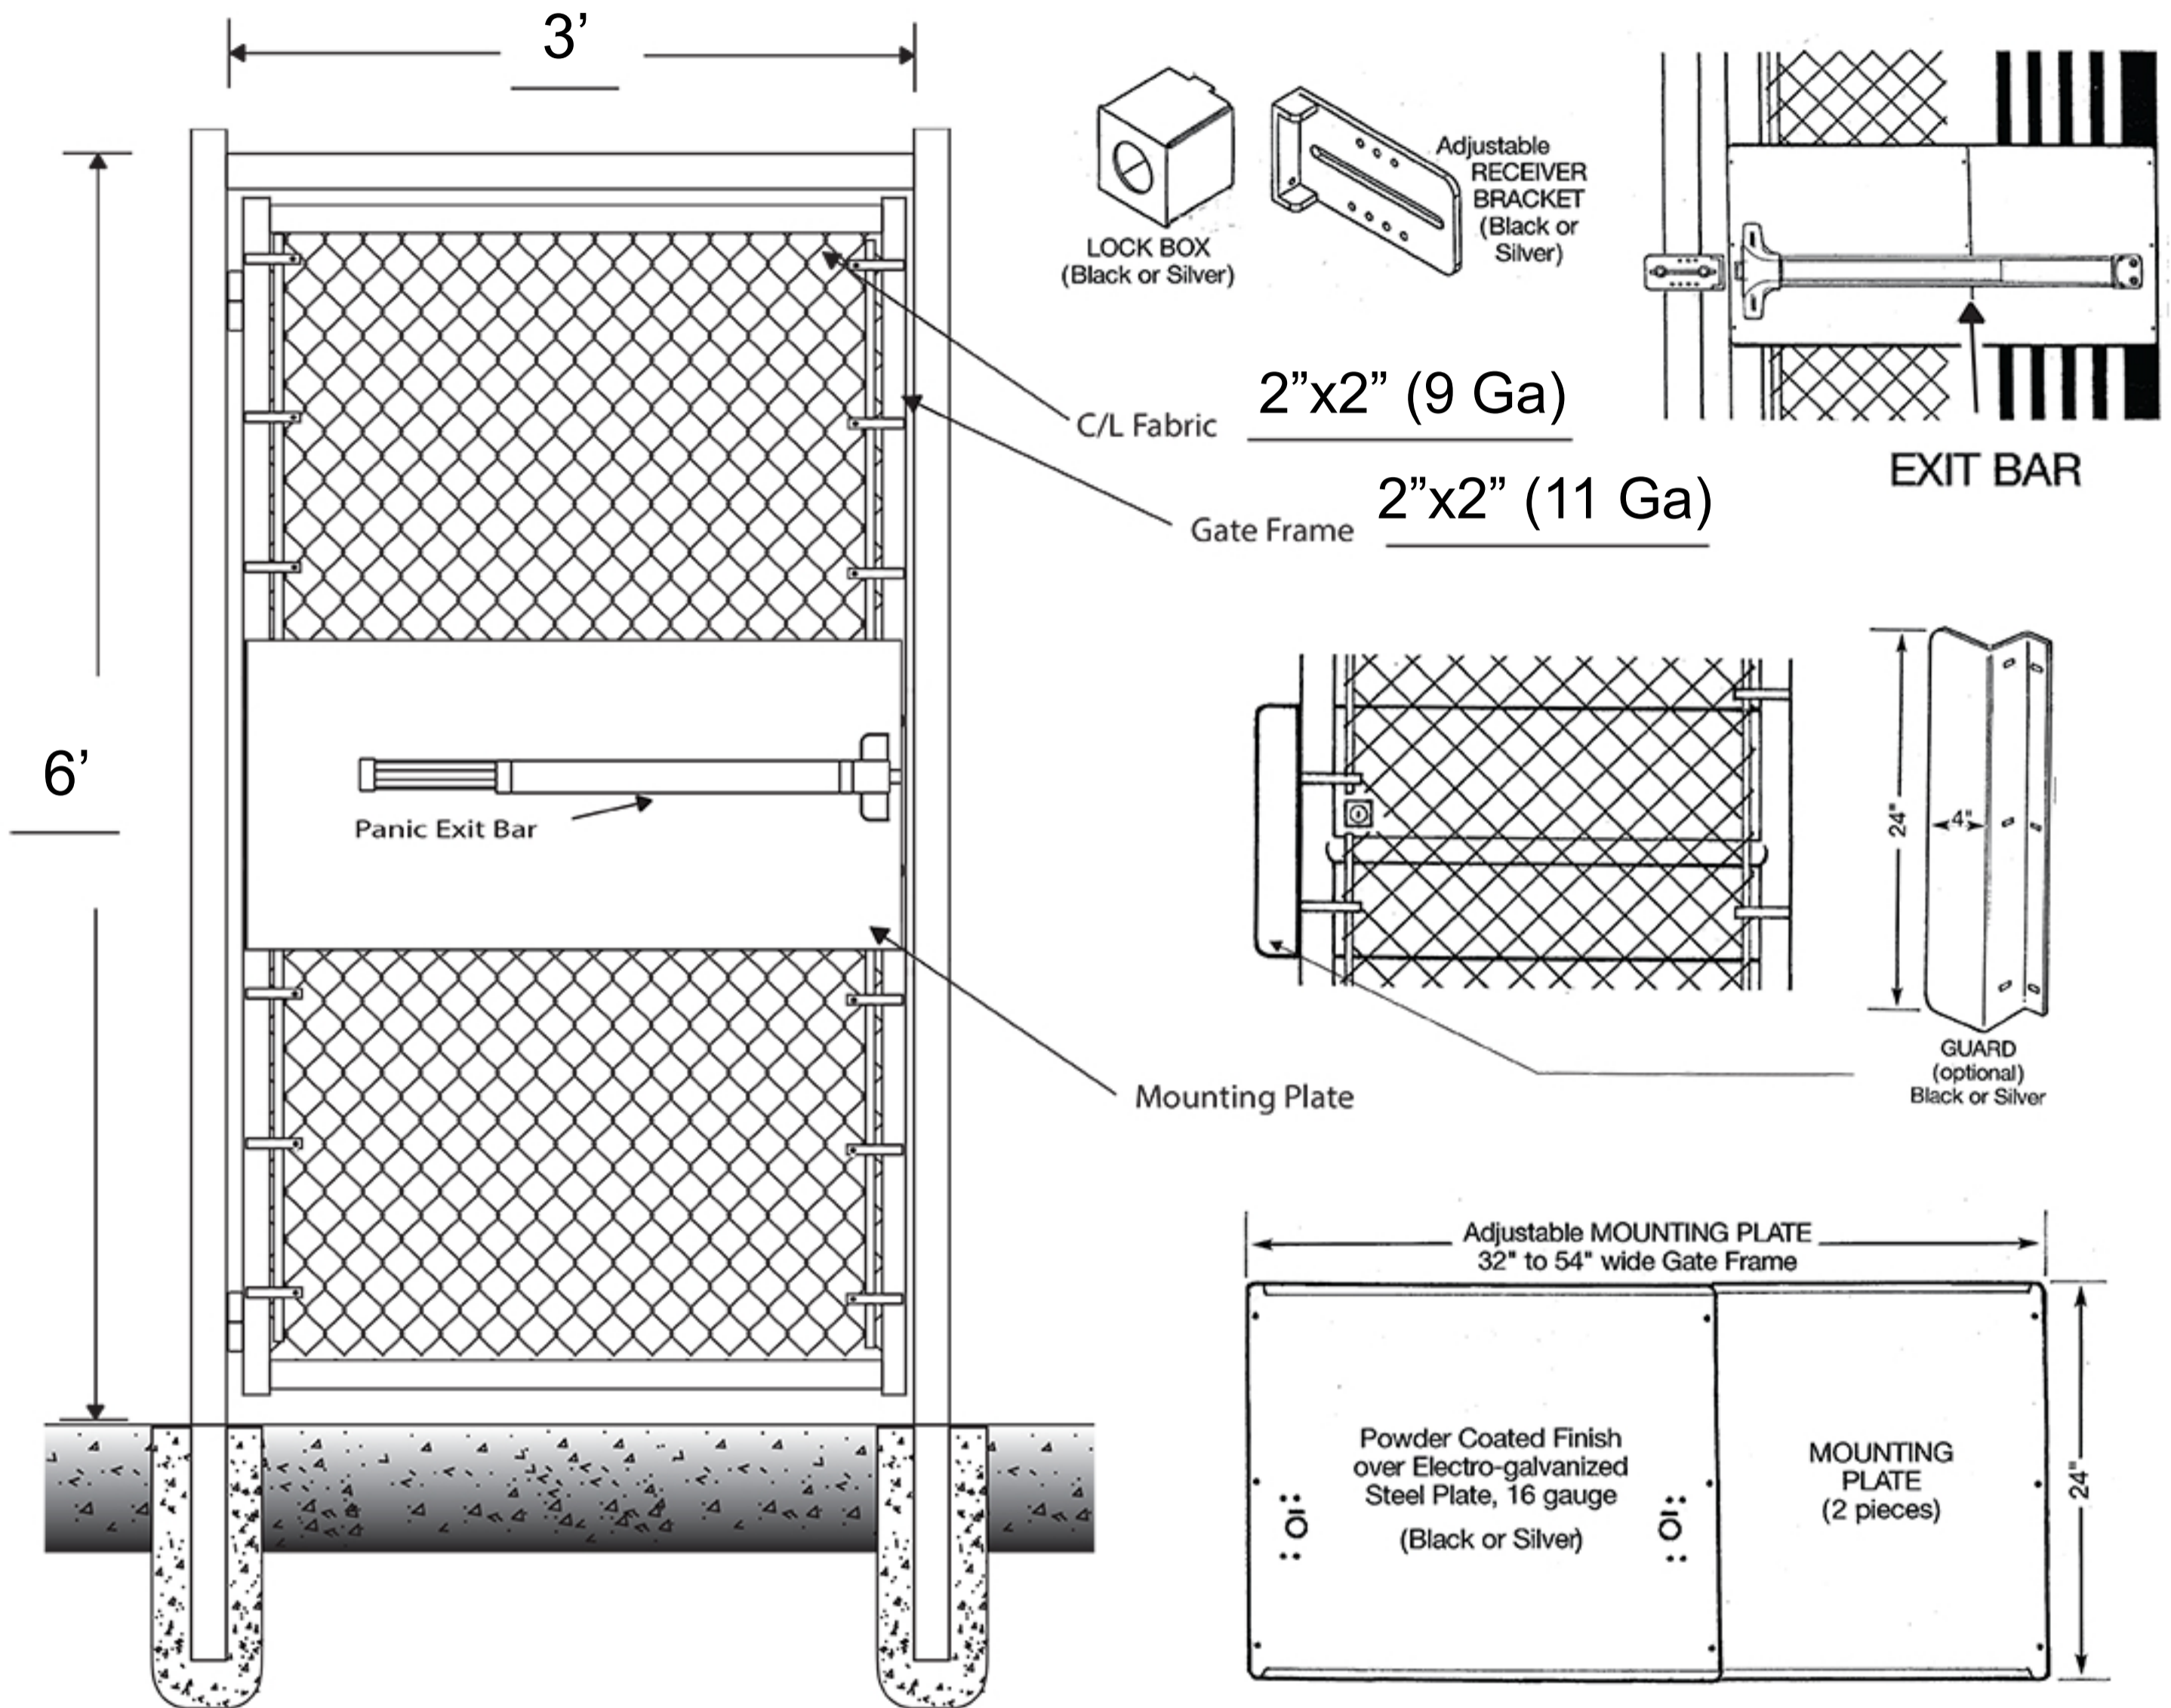

PHG36IG-PANIC - Prehung In-Ground Walk Gate Kit With Panic Exit Bar

Customizable Options

- Gate Kits are customizable for left-hand or right-hand opening orientations.
- Mesh selvages are available in Twist (Barbed) or Knuckled options.
- Panic Bar components come in a durable black or silver powder-coated finish.