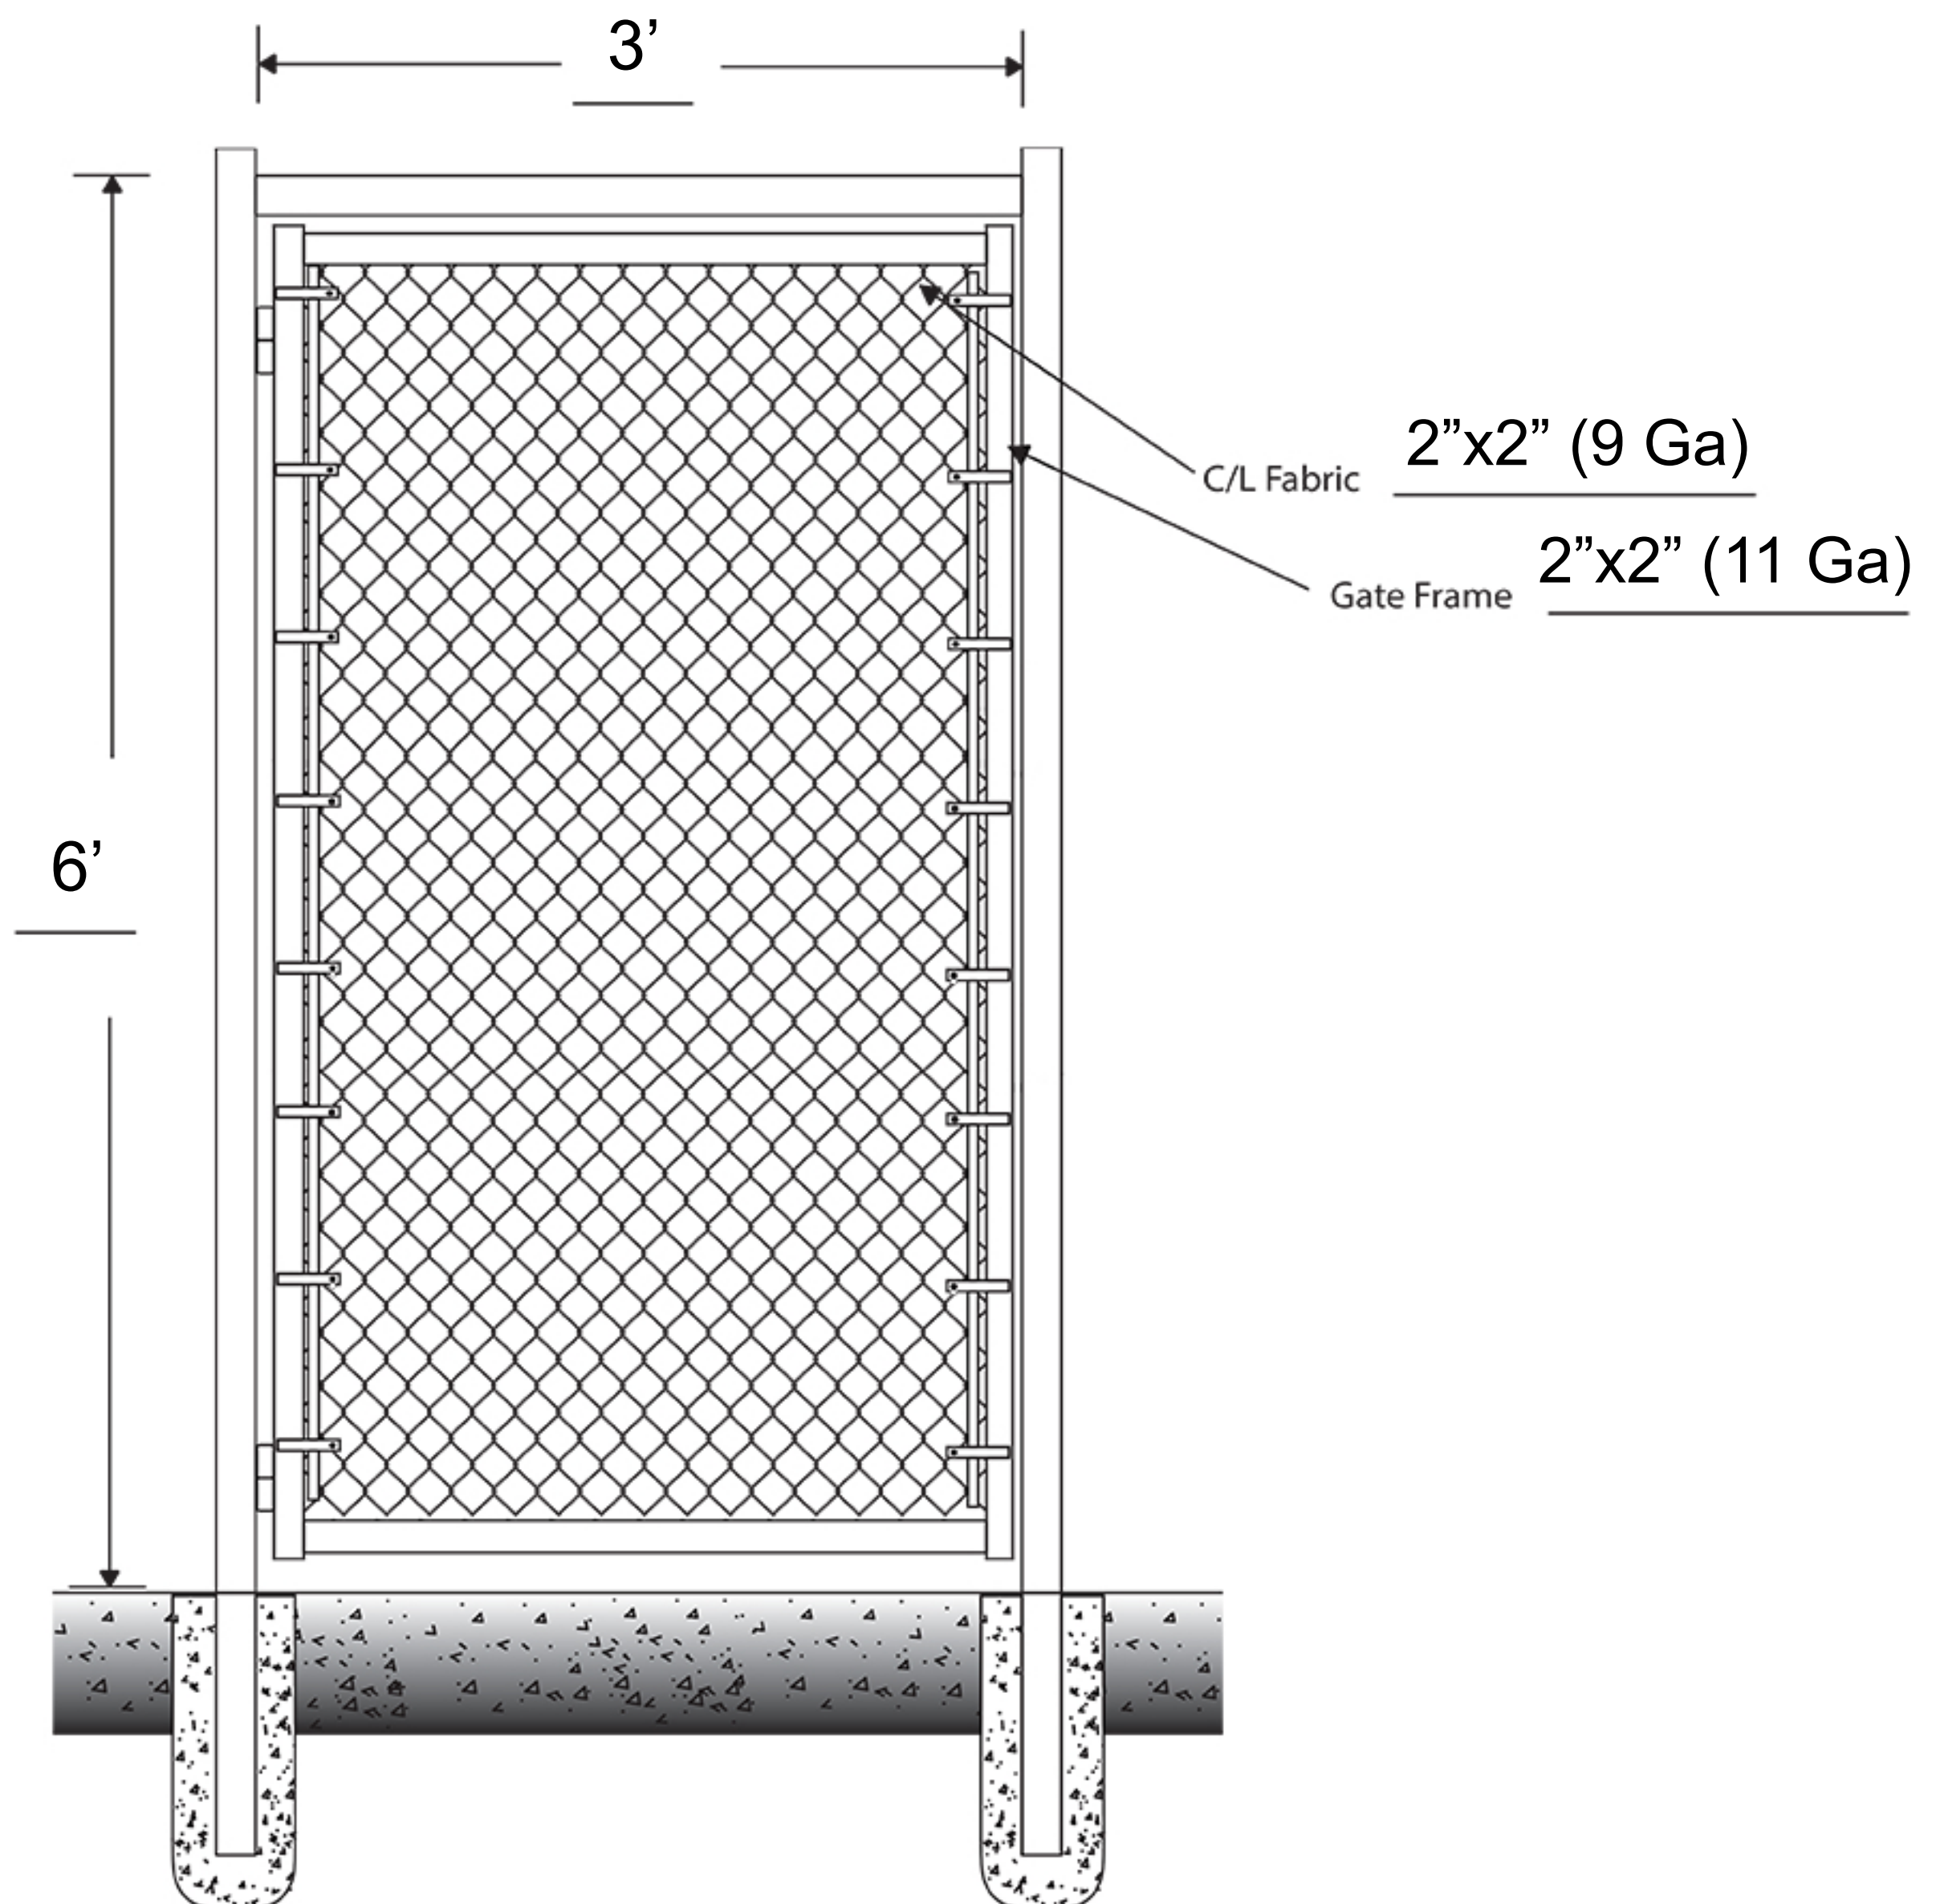

## PHG36IG - Prehung In-Ground Walk Gate Kit

## Customizable Options

- Gate Kits are customizable for left-hand or right-hand opening orientations.
- Mesh selvages are available in Twist (Barbed) or Knuckled options.
- Panic Bar components come in a durable black or silver powder-coated finish.