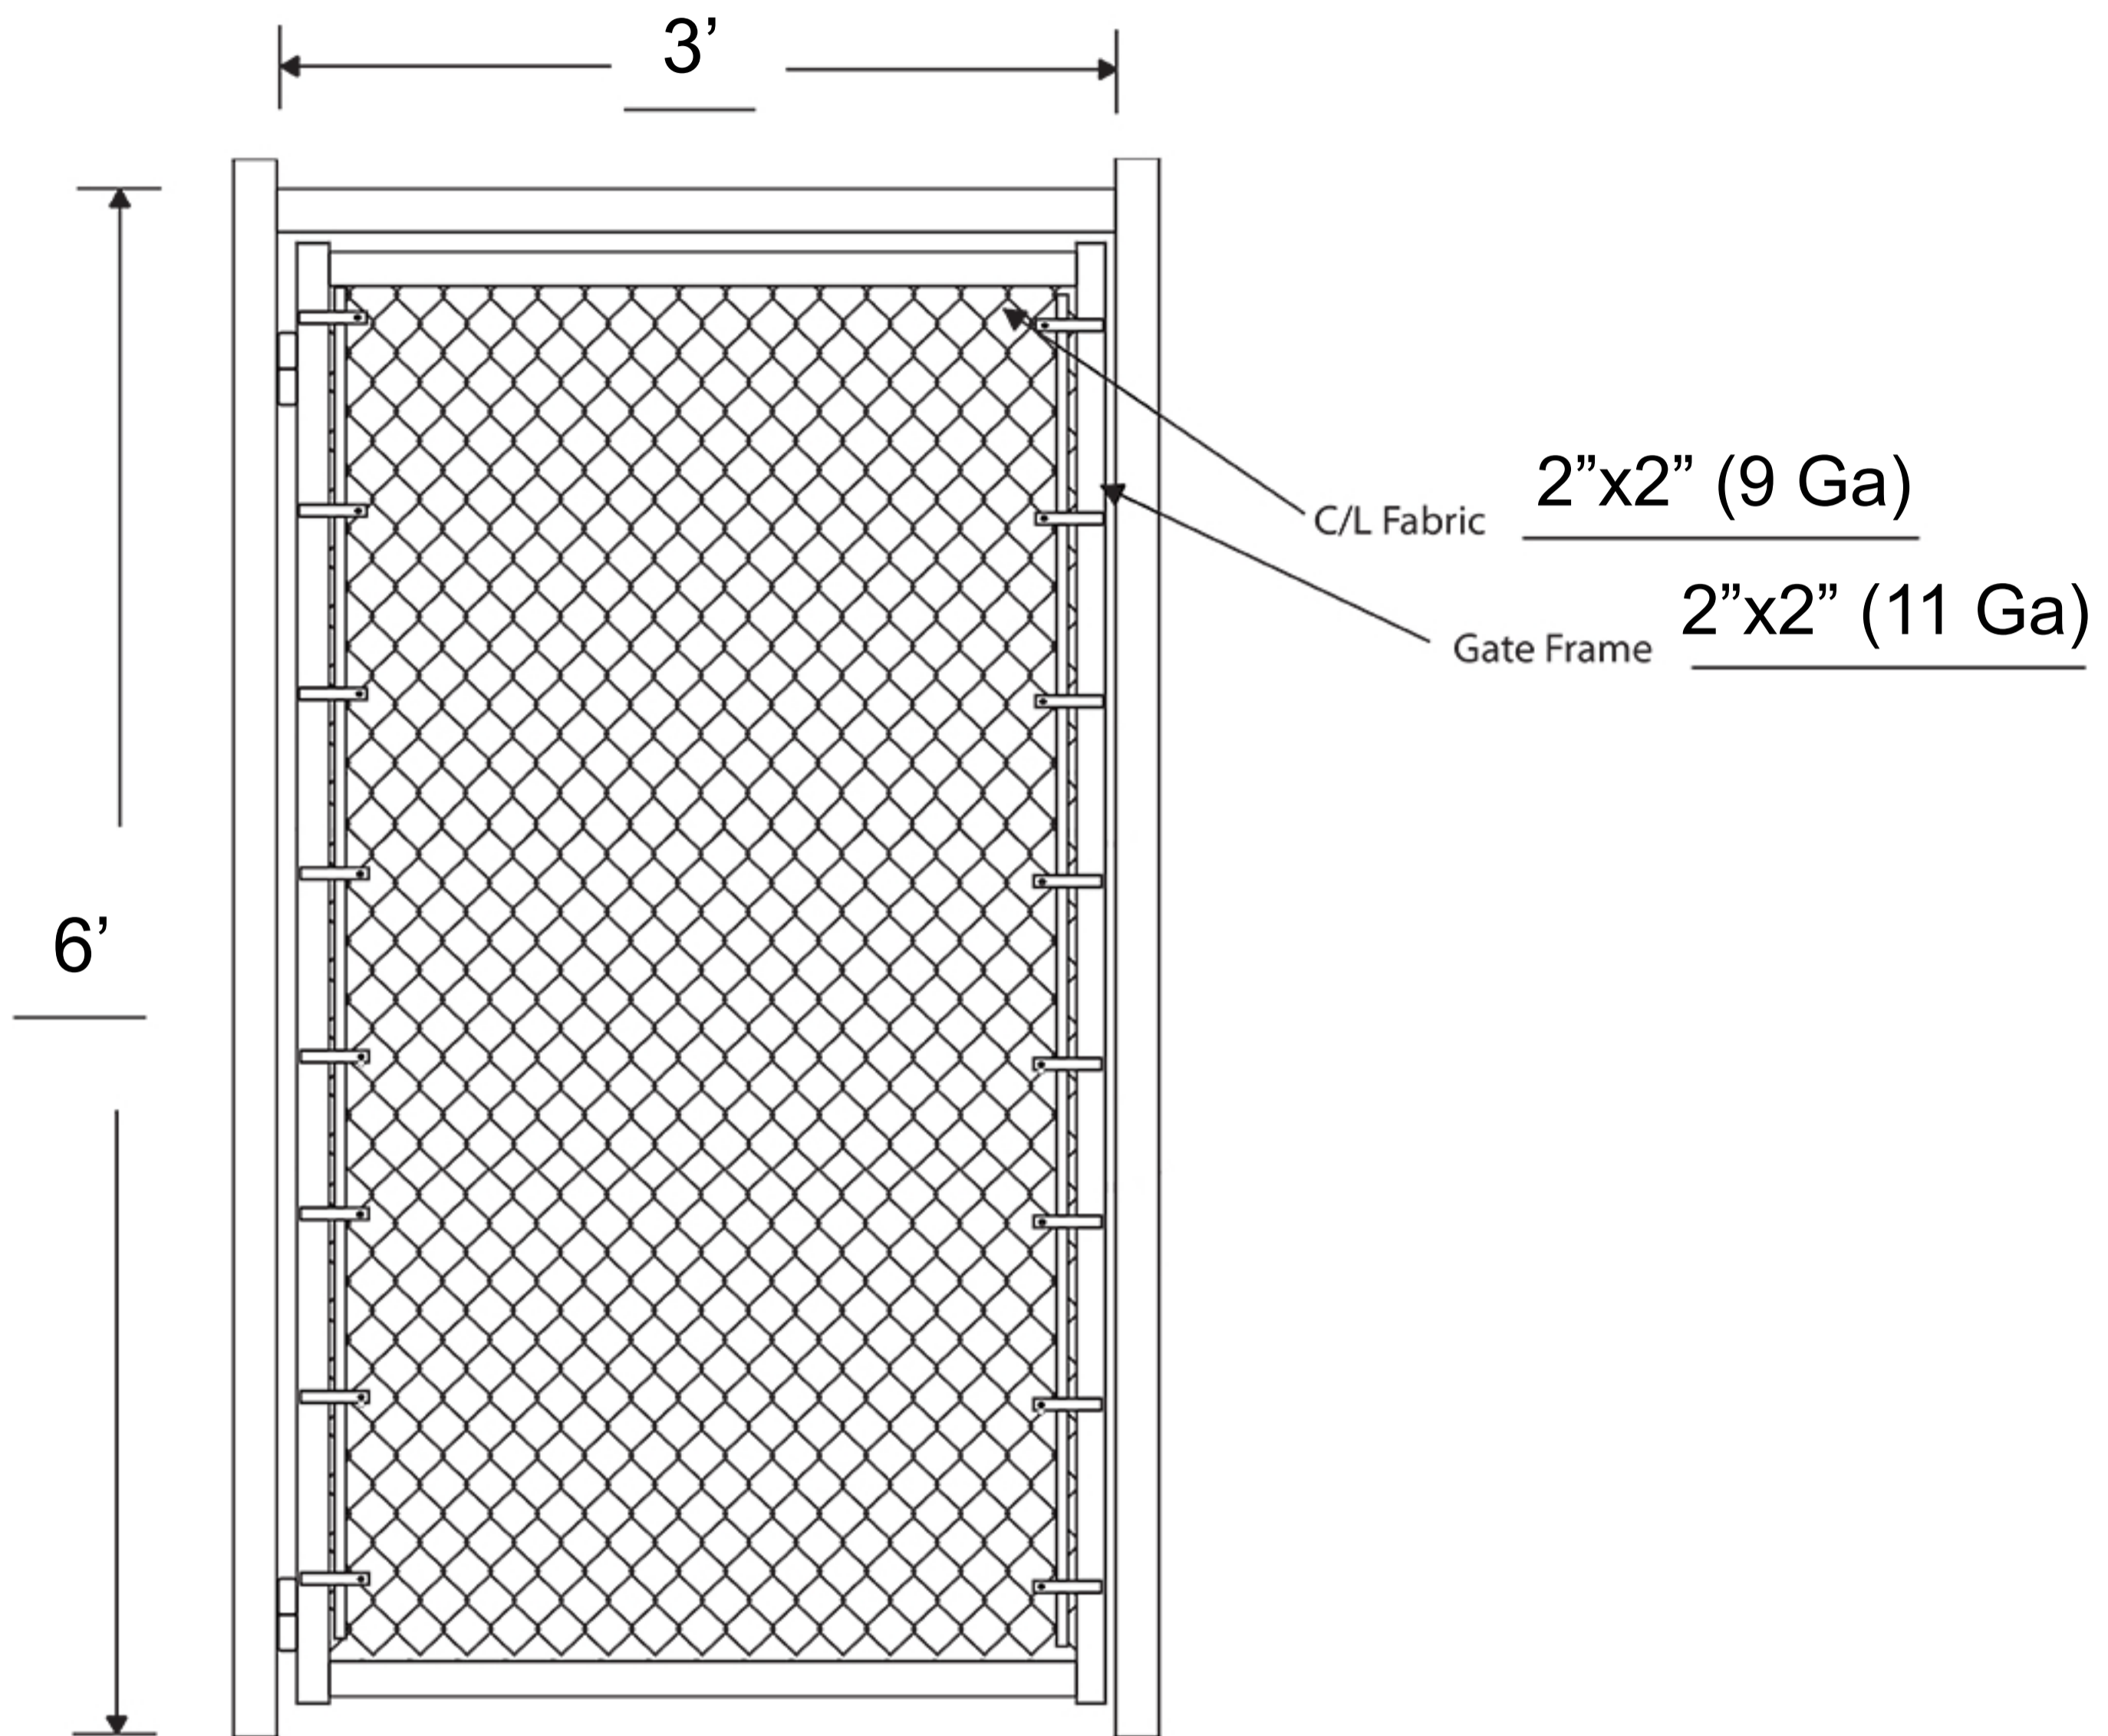

PHG36SM - Prehung Surface-Mount Walk Gate Kit

Customizable Options

- Gate Kits are customizable for left-hand or right-hand opening orientations.
- Mesh selvages are available in Twist (Barbed) or Knuckled options.
- Panic Bar components come in a durable black or silver powder-coated finish.