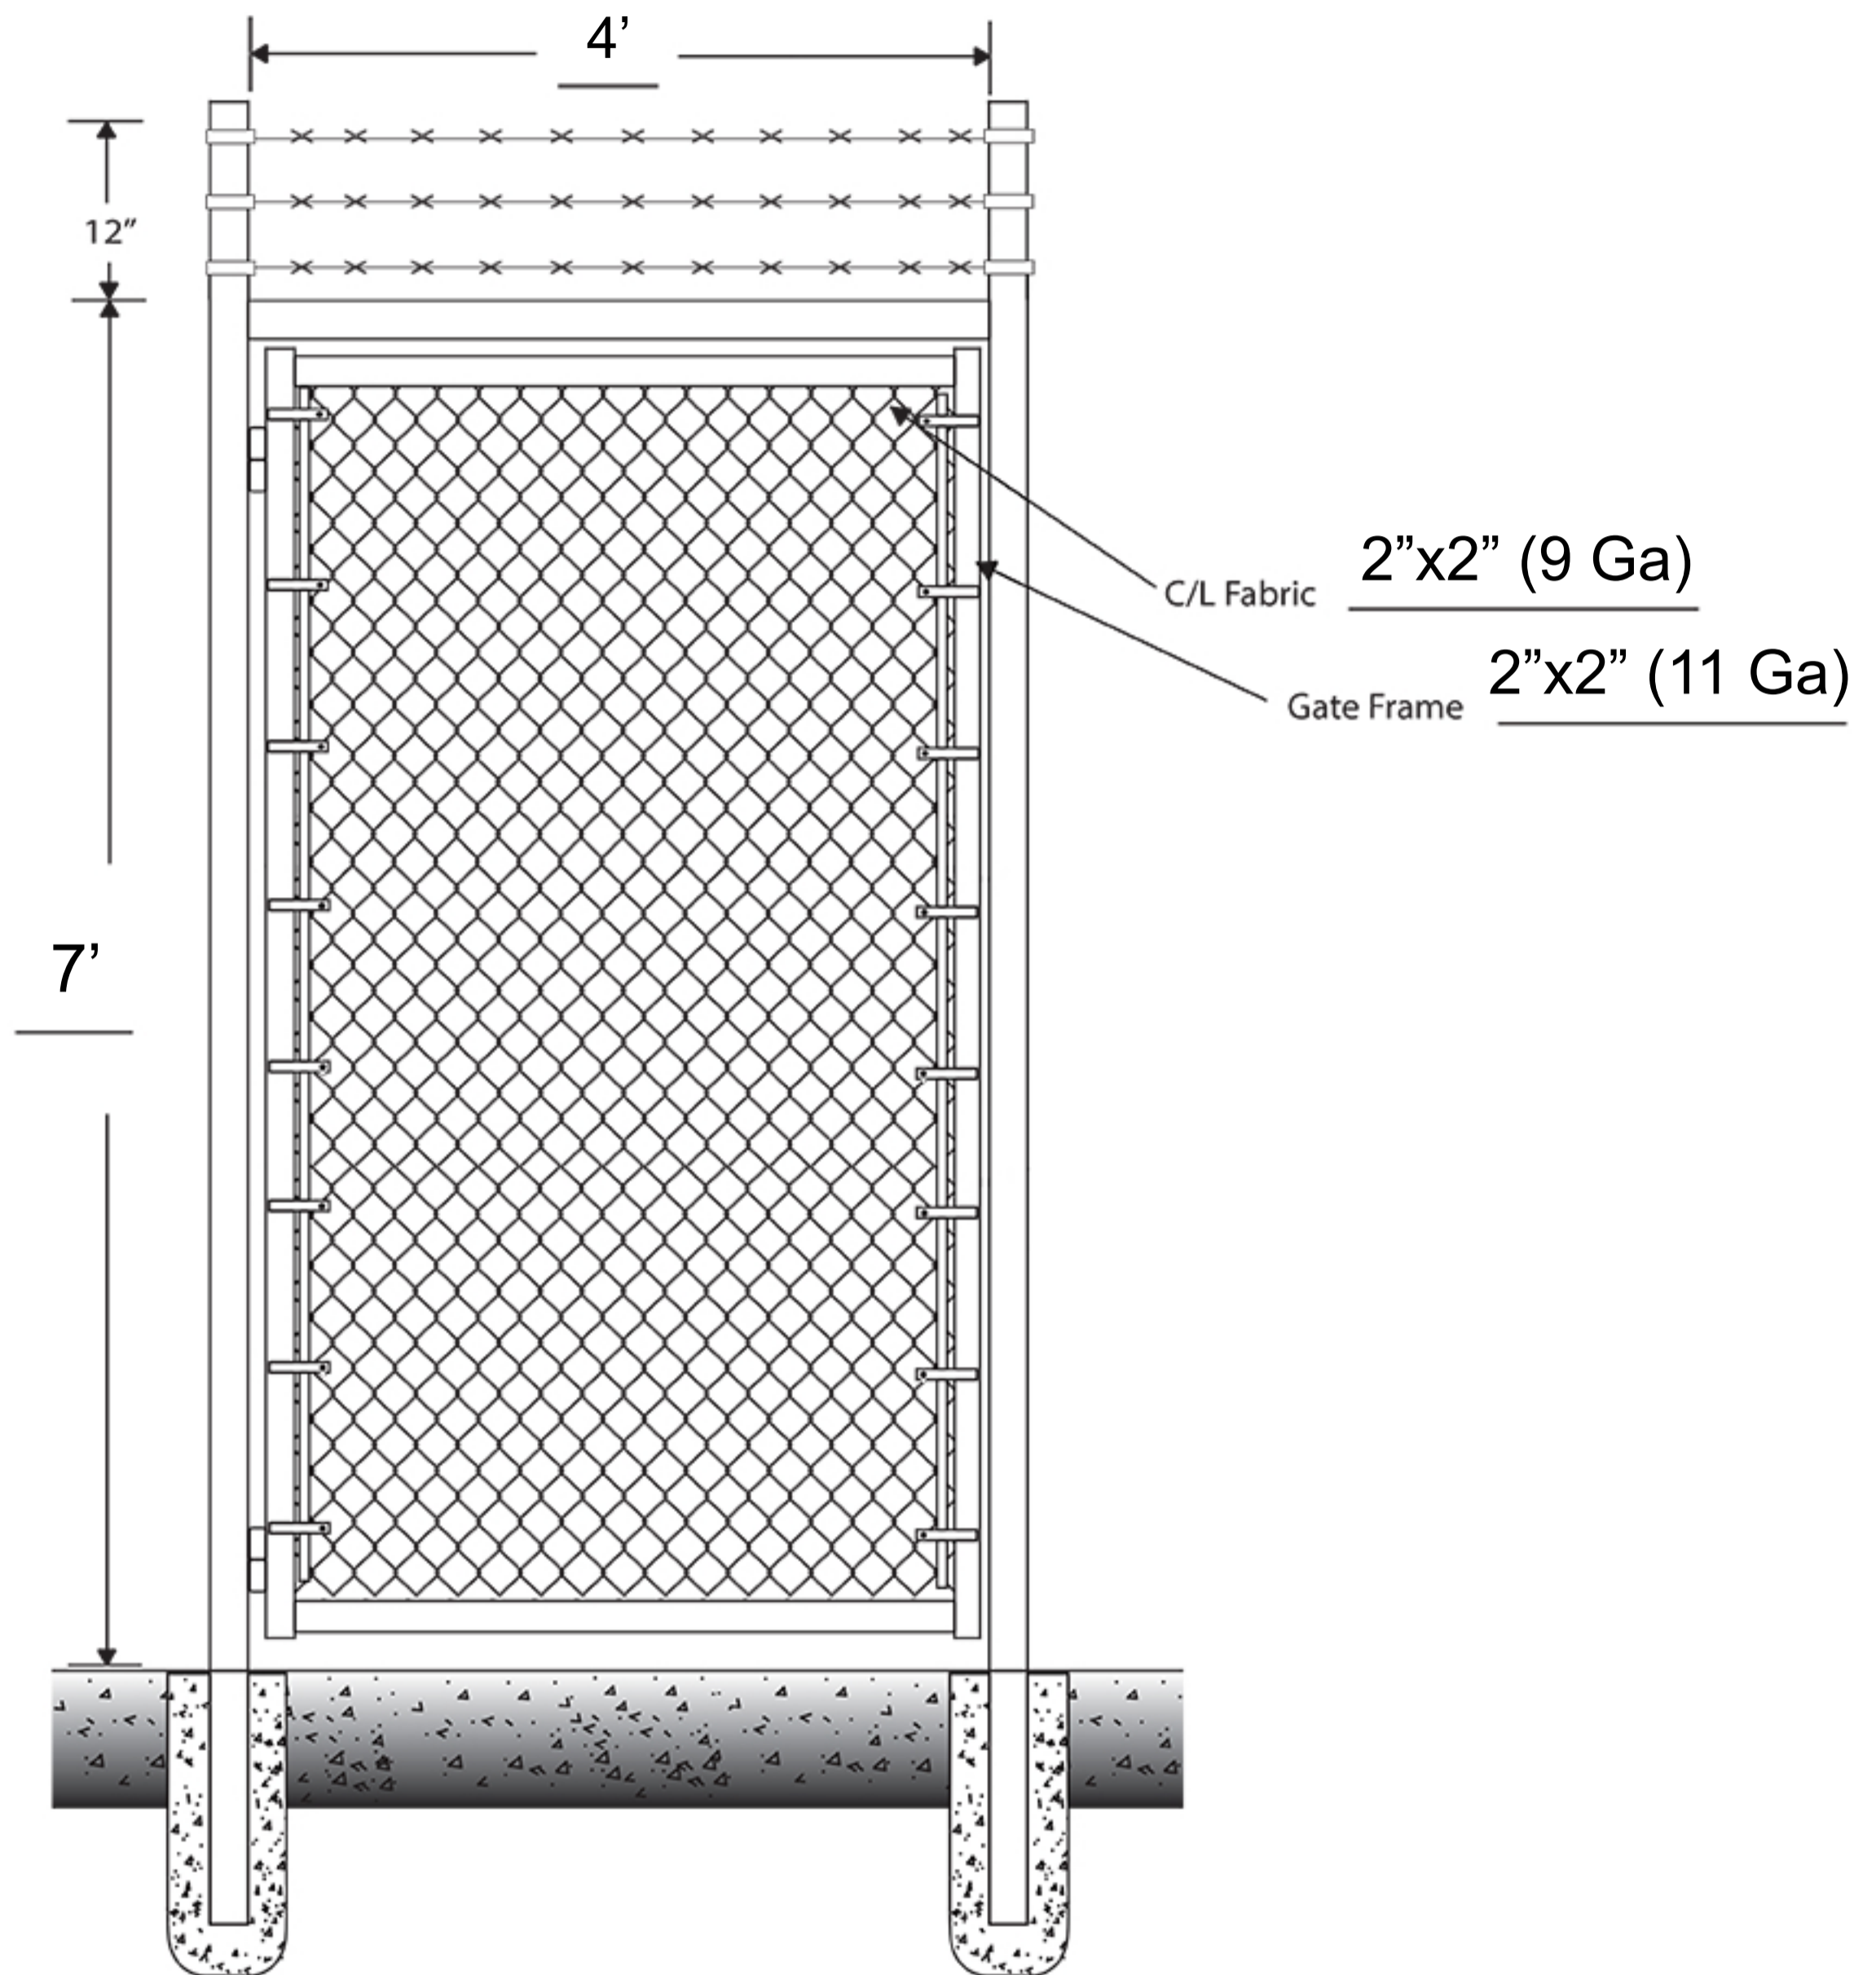

PHG48IG-BARB - Prehung Barbed Wire In-Ground Walk Gate Kit

Customizable Options

- Gate Kits are customizable for left-hand or right-hand opening orientations.
- Mesh selvages are available in Twist (Barbed) or Knuckled options.
- Panic Bar components come in a durable black or silver powder-coated finish.