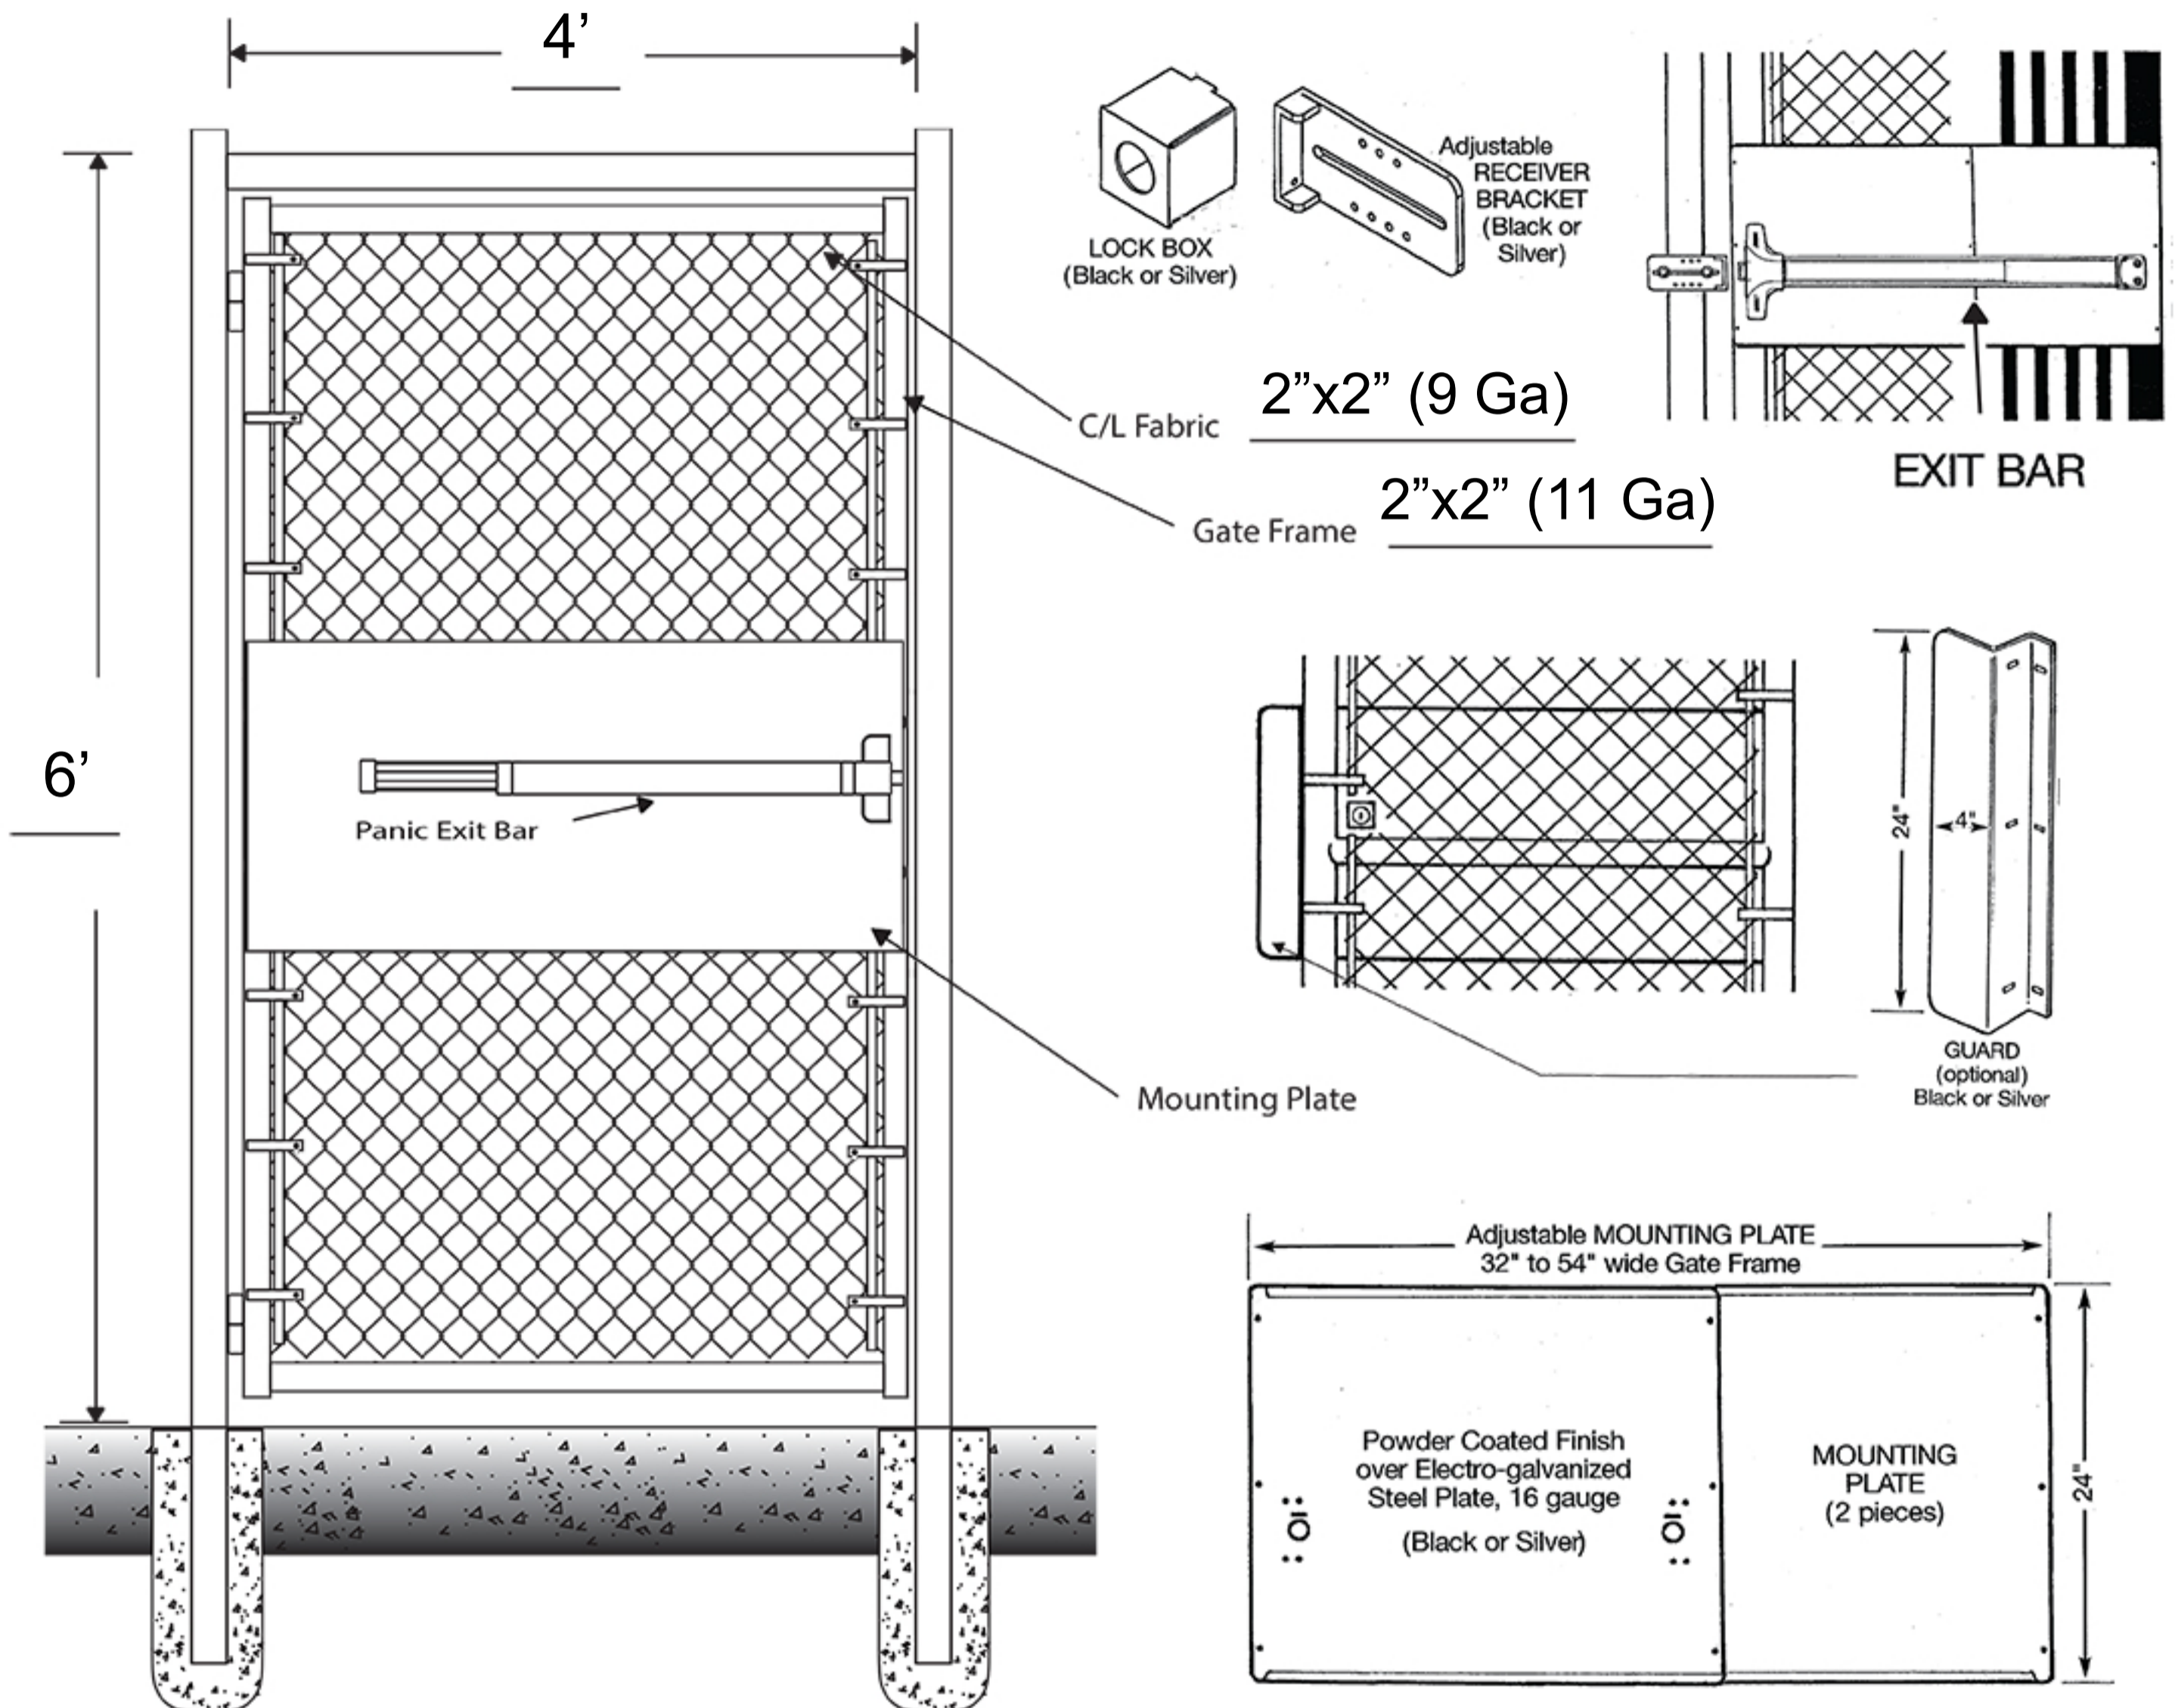

PHG48IG-PANIC - Prehung In-Ground Walk Gate Kit With Panic Exit Bar

Customizable Options

- Gate Kits are customizable for left-hand or right-hand opening orientations.
- Mesh selvages are available in Twist (Barbed) or Knuckled options.
- Panic Bar components come in a durable black or silver powder-coated finish.