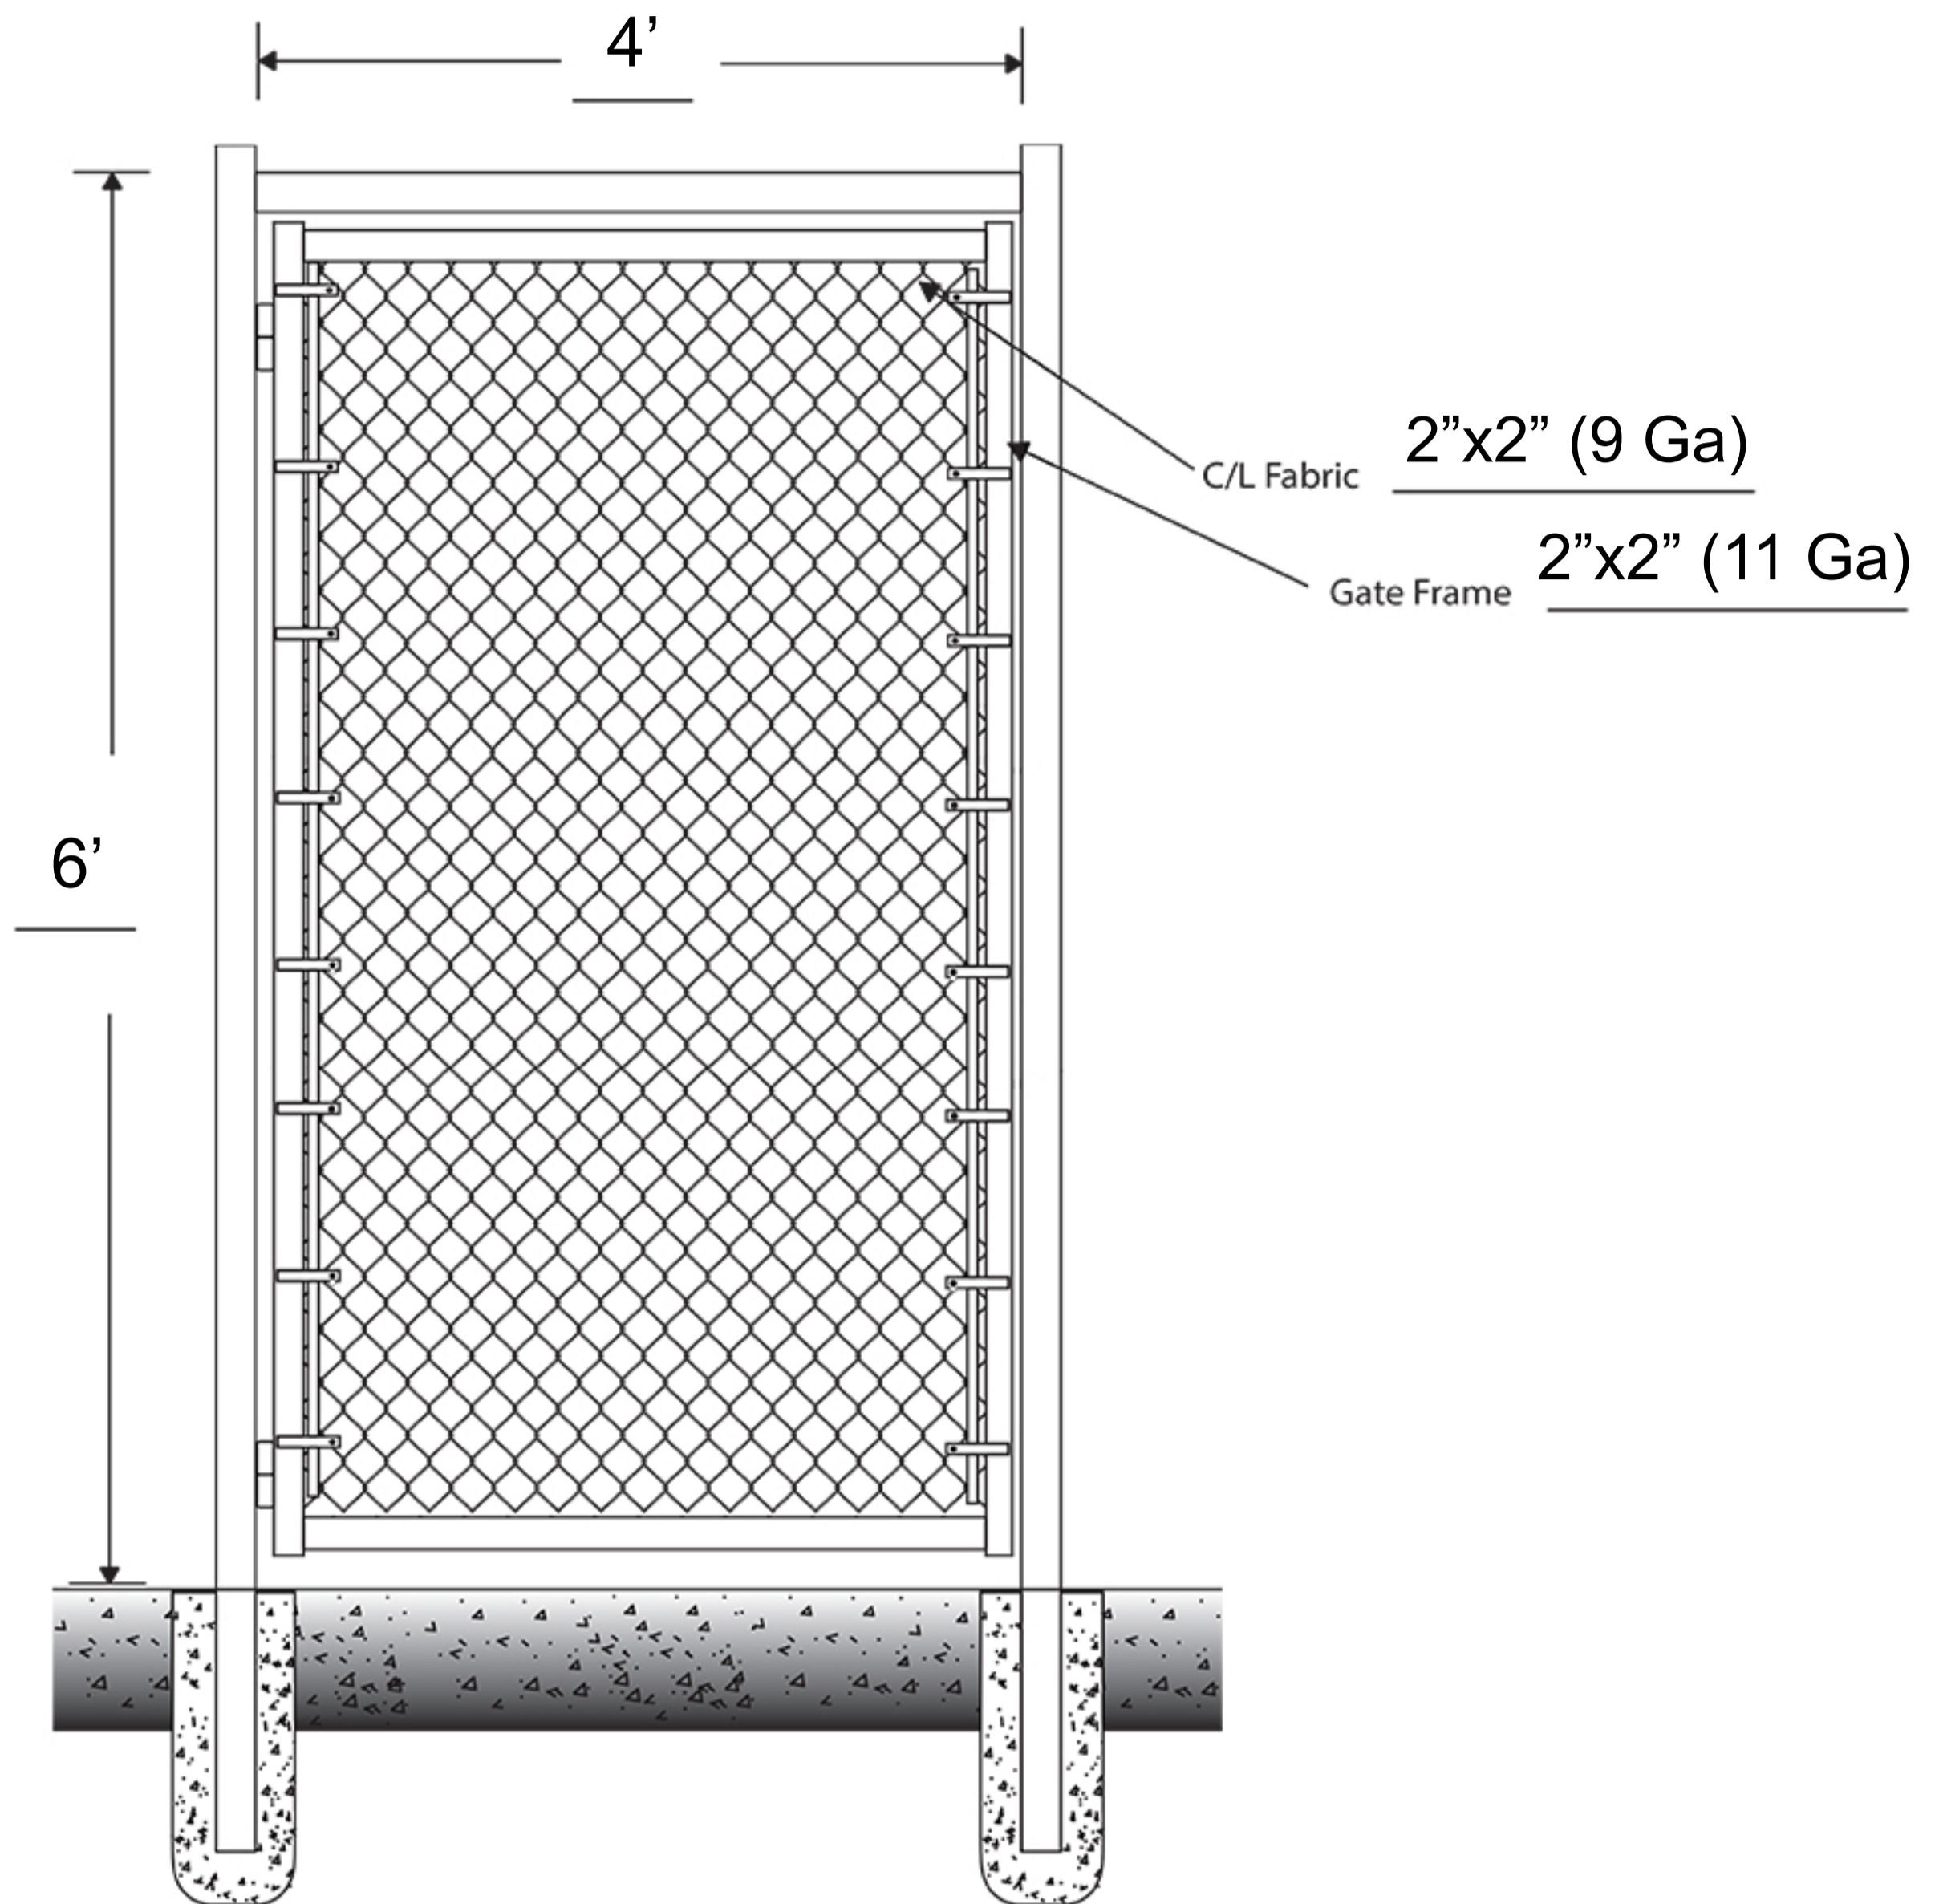

PHG48IG - Prehung In-Ground Walk Gate Kit

Customizable Options

- Gate Kits are customizable for left-hand or right-hand opening orientations.
- Mesh selvages are available in Twist (Barbed) or Knuckled options.
- Panic Bar components come in a durable black or silver powder-coated finish.