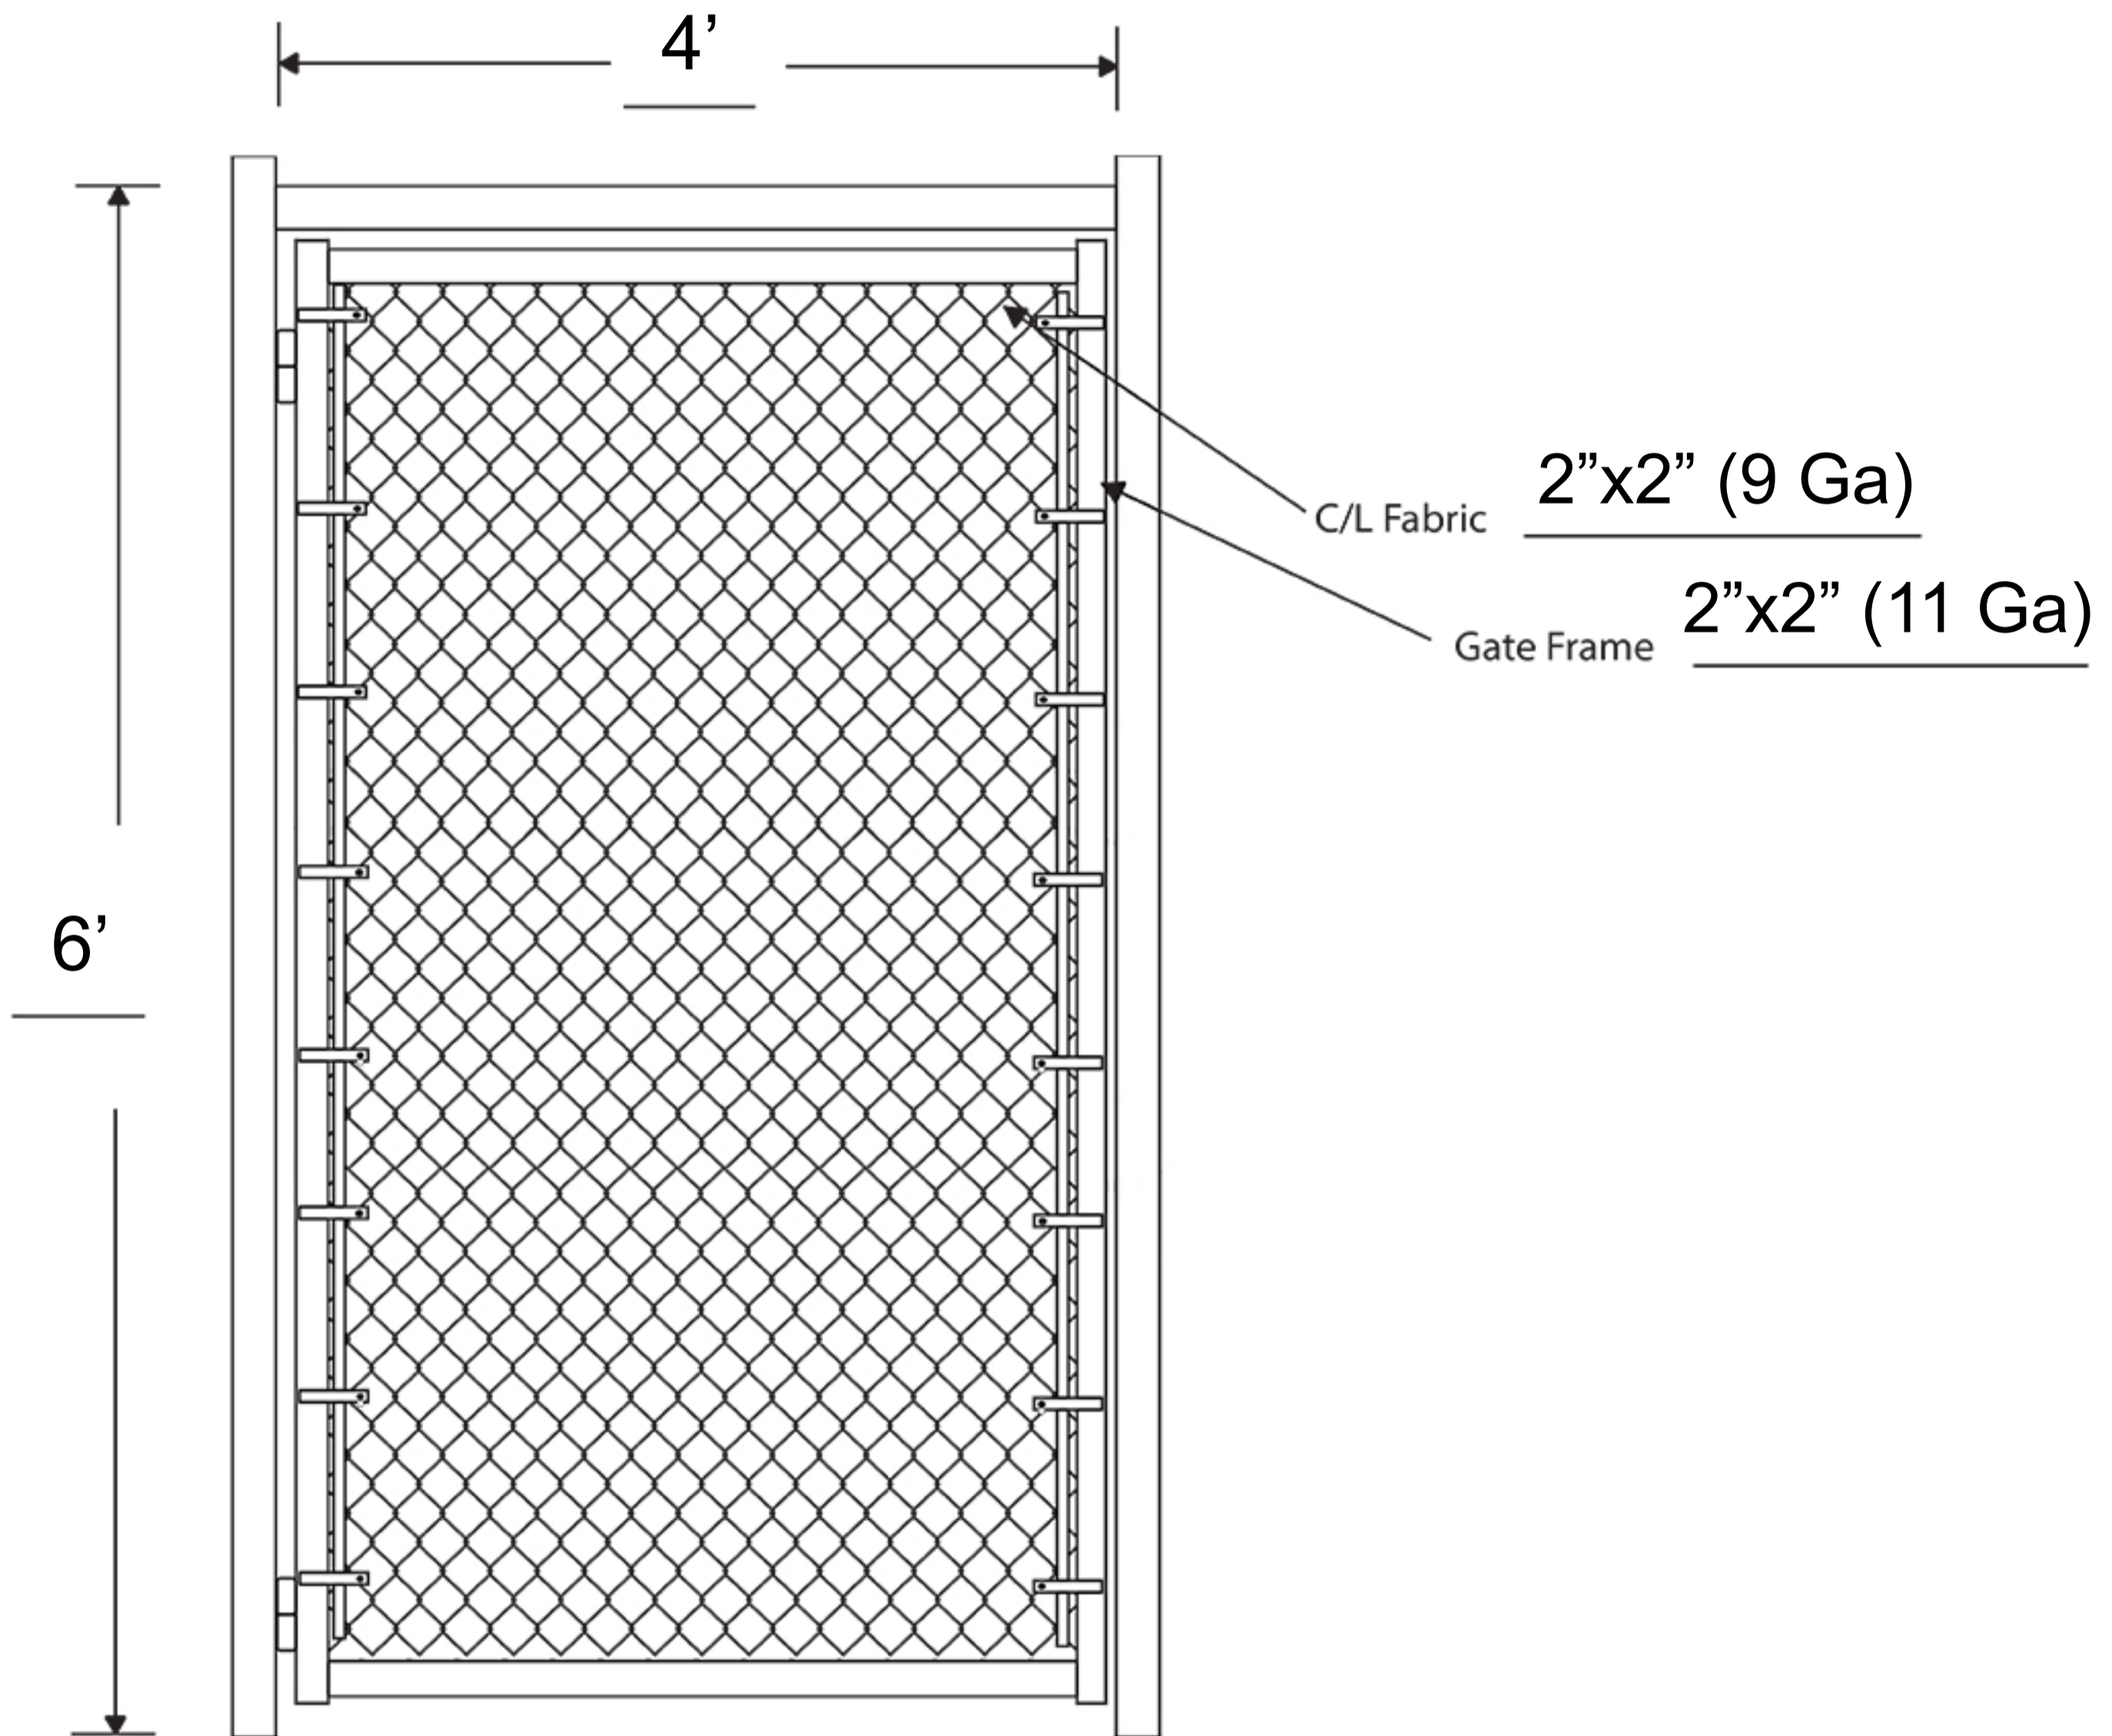

PHG48SM - Prehung Surface-Mount Walk Gate Kit

Customizable Options

- Gate Kits are customizable for left-hand or right-hand opening orientations.
- Mesh selvages are available in Twist (Barbed) or Knuckled options.
- Panic Bar components come in a durable black or silver powder-coated finish.