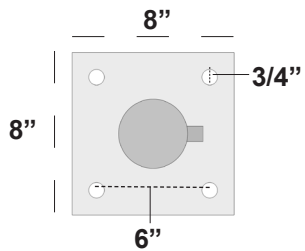

SENTINEL 14' (4.26 m) Manual Single Swing Barrier Gate Arm Welded to Galvanized Steel Surface Mount

Post & Welded on Plate

**SS40
Grade Steel**

Part Number: SMH-14010-14		Contact Information:	Manufacturer:	Made in America Meets the Buy American Act
Barrier Gate Type: Manual Single Swing Gate	Length: 14' (4.26 m)	Webiste: www.TigerTeethStore.com	Barrier Gate Brands™	
Installation Type: Surface Mount	Gate Post Size: 3" (2 7/8" OD) x 42"	Phone: (800) 878-7829		
Material: Galvanzied Steel	Plate Dimensions: 8" x 8" x 3/8"	Email: Sales@TigerTeethStore.com		