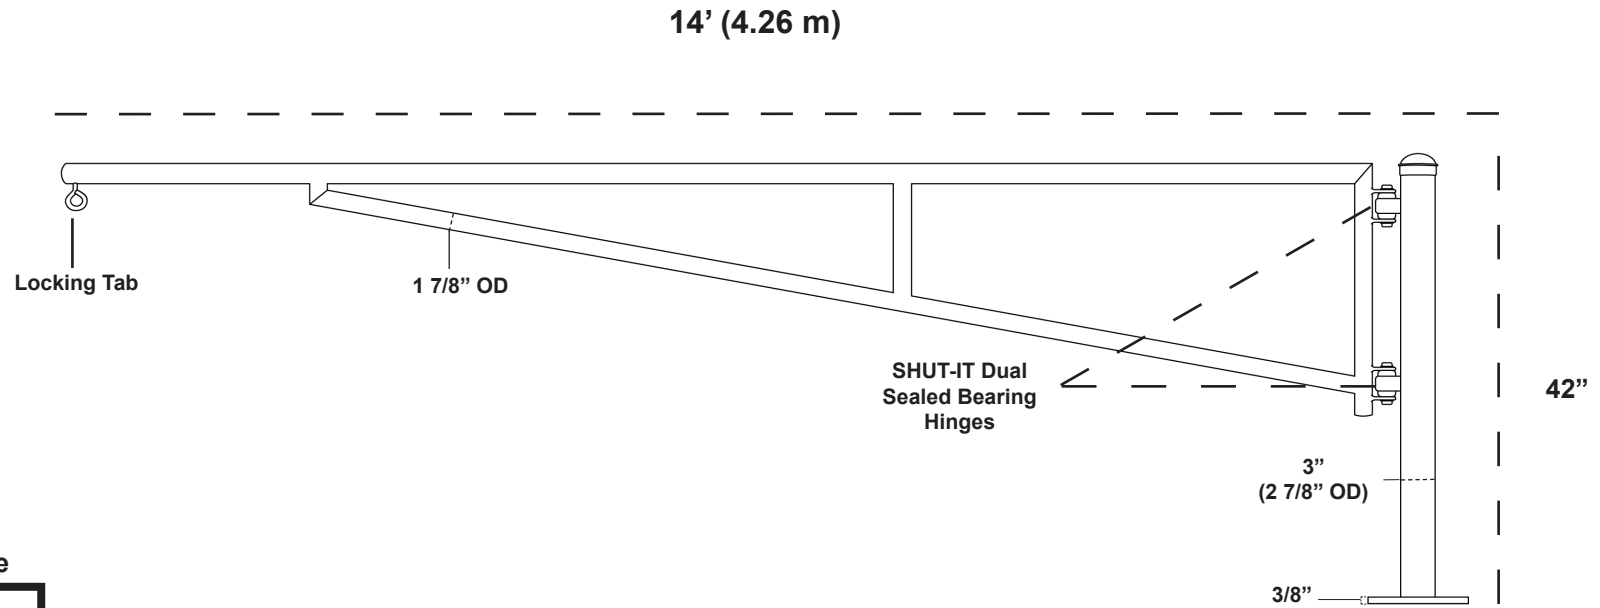

SENTINEL 14' (4.26 m) Manual Single Swing Barrier Gate Arm Welded to Galvanized Steel Surface Mount

Post & Welded on Plate

**SS40
Grade Steel**

Part Number: SMH-14010-14		Contact Information:	Manufacturer:	Made in America Meets the Buy American Act
Barrier Gate Type: Manual Single Swing Gate	Length: 14' (4.26 m)	Webiste: www.TigerTeethStore.com	Barrier Gate Brands™	
Installation Type: Surface Mount	Gate Post Size: 3" (2 7/8" OD) x 42"	Phone: (800) 878-7829		
Material: Galvanzied Steel	Plate Dimensions: 8" x 8" x 3/8"	Email: Sales@TigerTeethStore.com		